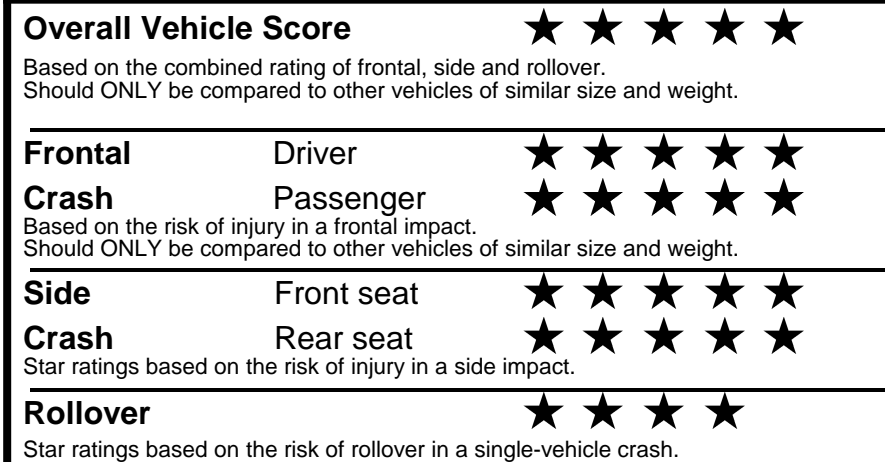

fueleconomy.gov

Calculate personalized estimates and compare vehicles

GOVERNMENT 5-STAR SAFETY RATINGS

Star ratings range from 1 to 5 stars (★★★★★) with 5 being the highest.
 Source: National Highway Traffic Safety Administration (NHTSA).
www.safercar.gov or 1-888-327-4236