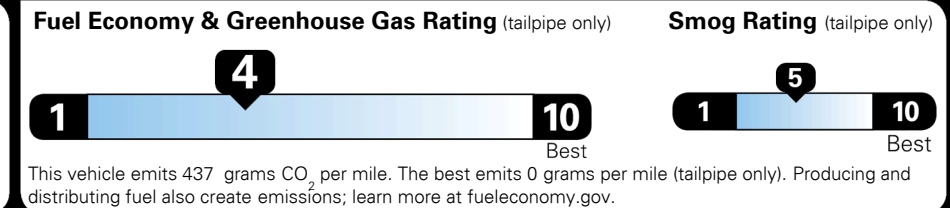

Actual results will vary for many reasons, including driving conditions and how you drive and maintain your vehicle. The average new vehicle gets 27 MPG and costs $7,000 to fuel over 5 years. Cost estimates are based on 15,000 miles per year at $ 2.55 per gallon. MPGe is miles per gasoline gallon equivalent. Vehicle emissions are a significant cause of climate change and smog.

fueleconomy.gov

Calculate personalized estimates and compare vehicles