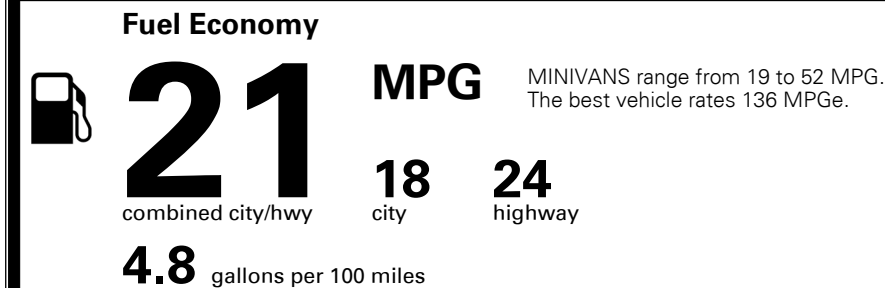

MSRP INCLUDING OPTIONS

\$ 43,045.00

INLAND FREIGHT AND HANDLING

\$ 1,045.00

TOTAL MANUFACTURER'S SUGGESTED RETAIL PRICE ▶

\$ 44,090.00

TOTAL ADDITIONAL WEIGHT: 9.6

EPA DOT Fuel Economy and Environment

Gasoline Vehicle

You spend
\$2,000
 more in fuel costs
 over 5 years
 compared to the
 average new vehicle.

Annual fuel cost
\$1,800

Actual results will vary for many reasons, including driving conditions and how you drive and maintain your vehicle. The average new vehicle gets 27 MPG and costs \$7,000 to fuel over 5 years. Cost estimates are based on 15,000 miles per year at \$ 2.55 per gallon. MPGe is miles per gasoline gallon equivalent. Vehicle emissions are a significant cause of climate change and smog.