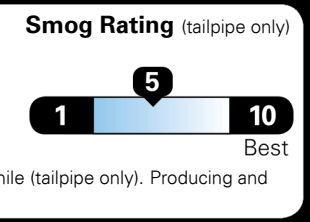

Actual results will vary for many reasons, including driving conditions and how you drive and maintain your vehicle. The average new vehicle gets 27 MPG and costs $7,500 to fuel over 5 years. Cost estimates are based on 15,000 miles per year at $ 2.70 per gallon. MPGe is miles per gasoline gallon equivalent. Vehicle emissions are a significant cause of climate change and smog.

fueleconomy.gov
Calculate personalized estimates and compare vehicles