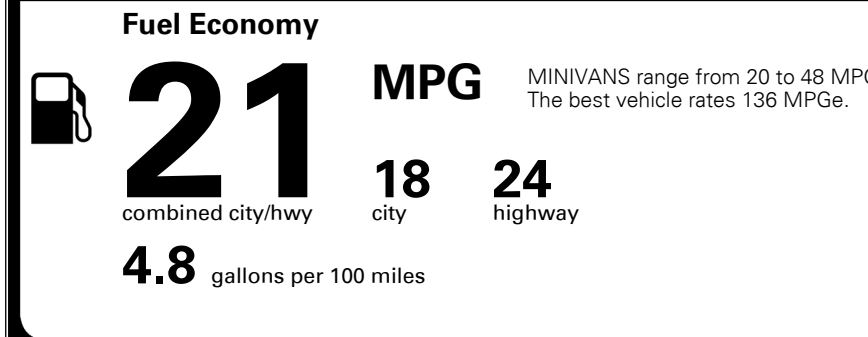

MSRP INCLUDING OPTIONS \$ 38,800.00

INLAND FREIGHT AND HANDLING \$ 1,045.00

TOTAL MANUFACTURER'S SUGGESTED RETAIL PRICE ▶ \$ 39,845.00

EPA DOT Fuel Economy and Environment

Gasoline Vehicle

You spend \$2,250 more in fuel costs over 5 years compared to the average new vehicle.