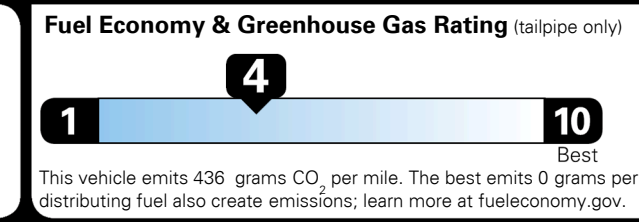

Actual results will vary for many reasons, including driving conditions and how you drive and maintain your vehicle. The average new vehicle gets 27 MPG and costs $7,500 to fuel over 5 years. Cost estimates are based on 15,000 miles per year at $ 2.70 per gallon. MPGe is miles per gasoline gallon equivalent. Vehicle emissions are a significant cause of climate change and smog.

fueleconomy.gov
Calculate personalized estimates and compare vehicles

GOVERNMENT 5-STAR SAFETY RATINGS

Overall Vehicle Score ★★★★★
Based on the combined rating of frontal, side and rollover. Should ONLY be compared to other vehicles of similar size and weight.

Frontal Crash Driver Passenger ★★★★★
Based on the risk of injury in a frontal impact. Should ONLY be compared to other vehicles of similar size and weight.

Side Crash Front seat Rear seat ★★★★★
Star ratings based on the risk of injury in a side impact.

Rollover ★★★★★
Star ratings based on the risk of rollover in a single-vehicle crash.

Star ratings range from 1 to 5 stars (★★★★★) with 5 being the highest. Source: National Highway Traffic Safety Administration (NHTSA). www.safercar.gov or 1-888-327-4236

Manufacturer's suggested retail price includes Manufacturer's recommended pre-delivery service. License and title fees, state and local taxes and other dealer installed options and accessories are not included in the manufacturer's suggested retail price.

PARTS CONTENT INFORMATION

FOR VEHICLES IN THIS CAR LINE U.S./CANADIAN PARTS CONTENT: 0 %

MAJOR SOURCES OF FOREIGN PARTS: KOREA: 85%

NOTE: PARTS CONTENT DOES NOT INCLUDE FINAL ASSEMBLY, DISTRIBUTION, OR OTHER NON-PARTS COSTS.

FOR THIS VEHICLE FINAL ASSEMBLY POINT: GWANGMYEONG, KOREA

COUNTRY OF ORIGIN ENGINE: KOREA
TRANSMISSION: KOREA