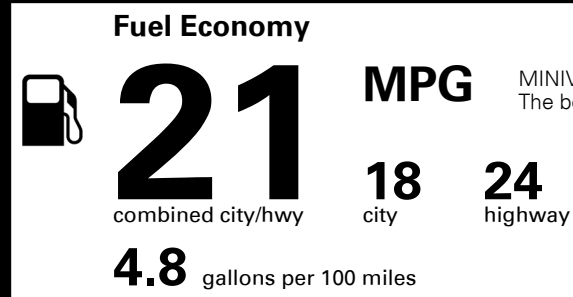

\$ 41,300.00

MSRP INCLUDING OPTIONS \$ 43,445.00

INLAND FREIGHT AND HANDLING \$ 1,045.00

TOTAL MANUFACTURER'S SUGGESTED RETAIL PRICE ▶ \$ 44,490.00

#1 MASS MARKET BRAND IN
 J.D. POWER INITIAL QUALITY,
 5 YEARS IN A ROW.

GIVE IT EVERYTHING KIA

For J.D. Power 2019 award information, go to jdpower.com/awards for more details.

EPA DOT Fuel Economy and Environment

Gasoline Vehicle

MINIVANS range from 20 to 48 MPG.
 The best vehicle rates 136 MPGe.