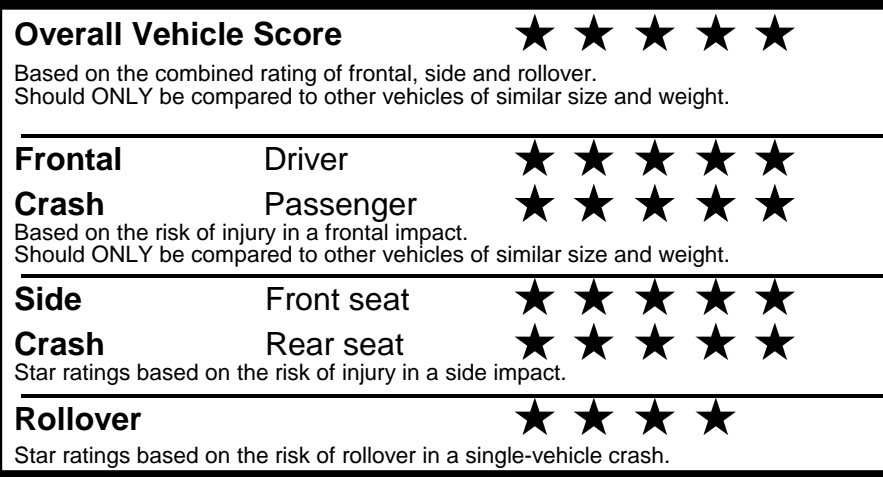

fueleconomy.gov
 Calculate personalized estimates and compare vehicles

GOVERNMENT 5-STAR SAFETY RATINGS

Star ratings range from 1 to 5 stars (★★★★★) with 5 being the highest.
 Source: National Highway Traffic Safety Administration (NHTSA).
www.safercar.gov or 1-888-327-4236