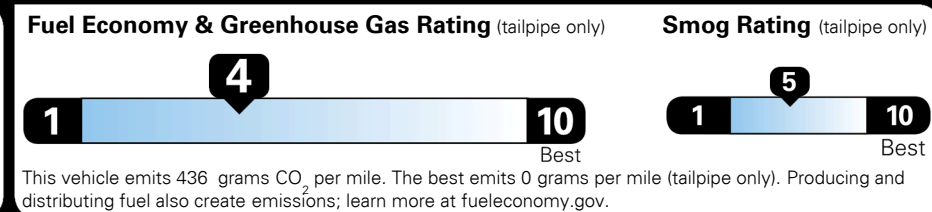

MINIVANS range from 20 to 48 MPG.
The best vehicle rates 136 MPGe.

You spend
$2,250
more in fuel costs
over 5 years
compared to the
average new vehicle.

Annual fuel cost
$1,950