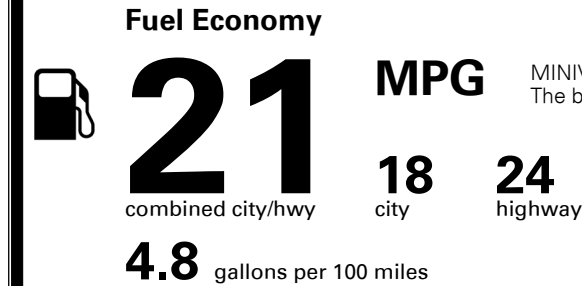

TOTAL ADDITIONAL WEIGHT: 9.6

#1 MASS MARKET BRAND IN
 J.D. POWER INITIAL QUALITY,
 5 YEARS IN A ROW.

GIVE IT EVERYTHING

For J.D. Power 2019 award information, go to jdpower.com/awards for more details.

EPA DOT Fuel Economy and Environment

Gasoline Vehicle

MINIVANS range from 20 to 48 MPG.
 The best vehicle rates 136 MPGe.

You spend
\$2,250
 more in fuel costs
 over 5 years
 compared to the
 average new vehicle.

Annual fuel cost
\$1,950

Fuel Economy & Greenhouse Gas Rating (tailpipe only)