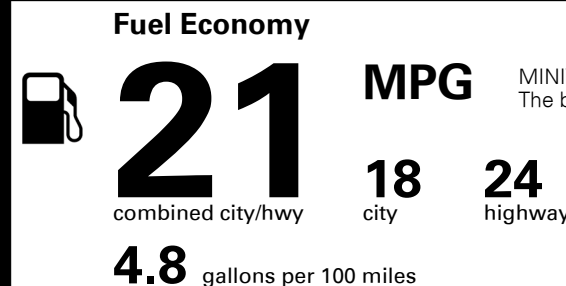

EPA DOT Fuel Economy and Environment

Gasoline Vehicle

MINIVANS range from 20 to 48 MPG.
The best vehicle rates 136 MPGe.

**You spend
$2,250**
more in fuel costs
over 5 years
compared to the
average new vehicle.

**Annual fuel cost
$1,950**

Fuel Economy & Greenhouse Gas Rating (tailpipe only)