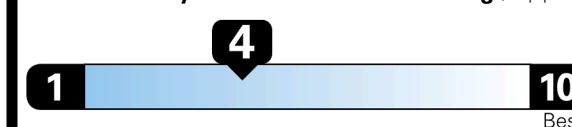

2020 SEDONA EX

MODEL/OPT.CODE: 64242 / 015
EXTERIOR COLOR: PANTHERA METAL
INTERIOR COLOR: GRAY
VEHICLE ID NUMBER: KNDMB5C1XL6597544
PORT OF ENTRY: BRUNSWICK

Sold To: NC068
Union County Kia
4712 WEST HIGHWAY 74
MONROE NC 28110

Ship To: NC068

STANDARD FEATURES

STANDARD SEDONA L FEATURES

MECHANICAL

3.3L Gas Direct Injection V6 Engine
8-Speed Automatic Transmission

SAFETY

Dual Front Advanced Airbags
Dual Front Seat-Mounted Side & Full-Length Curtain Airbags
Lower Anchors and Tethers for Children (LATCH)
Anti-Lock Braking System (ABS)
Brake Assist System (BAS)
Traction Control System (TCS)
Electronic Stability Control (ESC)
Tire Pressure Monitoring System (TPMS)

INTERIOR, COMFORT & CONVENIENCE

7" Touchscreen w/ Android Auto & Apple CarPlay
Rear Camera with Dynamic Guidelines
7-Passenger Seating
Front and Rear Air Conditioning
USB / Auxiliary Input Jack and 12 Volt Outlet
OLED Gauge Cluster Info Display
2nd Row Slide-N-Stow Seats
3rd Row 60/40 Split Fold-in-the-Floor Seats
Remote Keyless Entry System
Cruise Control
Steering Wheel Controls (Bluetooth/Audio/Cruise)
Tilt & Telescopic Steering Column
Conversation Mirror
Illuminated & Sliding Sunvisors
Eco Drive Mode

EXTERIOR

Auto-On/Off Projector Headlights
Outside Mirrors w/ Turn Signal Indicators
Rear Spoiler
17" Alloy Wheels

WARRANTY

10 Year/100,000 Mile Limited Powertrain Warranty
5 Year/60,000 Mile Limited Basic Warranty
5 Year/60,000 Mile Roadside Assistance

*Ask dealer for details

MANUFACTURER'S SUGGESTED RETAIL PRICE ►

$ 33,500.00

COMPARE SEDONA EX FEATURES