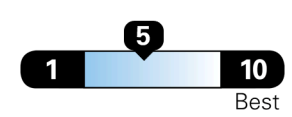

Actual results will vary for many reasons, including driving conditions and how you drive and maintain your vehicle. The average new vehicle gets 27 MPG and costs $7,500 to fuel over 5 years. Cost estimates are based on 15,000 miles per year at $ 2.70 per gallon. MPGe is miles per gasoline gallon equivalent. Vehicle emissions are a significant cause of climate change and smog.

fuel economy.gov

Calculate personalized estimates and compare vehicles