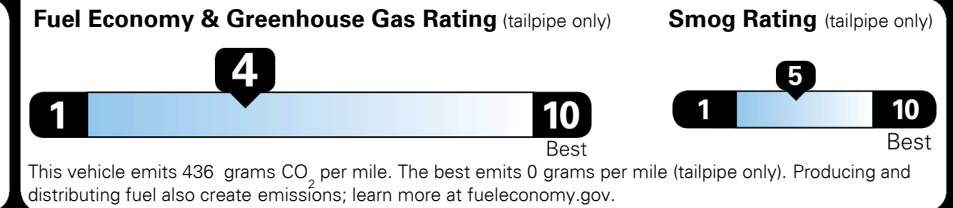

Actual results will vary for many reasons, including driving conditions and how you drive and maintain your vehicle. The average new vehicle gets 27 MPG and costs $7,500 to fuel over 5 years. Cost estimates are based on 15,000 miles per year at $ 2.70 per gallon. MPGe is miles per gasoline gallon equivalent. Vehicle emissions are a significant cause of climate change and smog.

fuelconomy.gov

Calculate personalized estimates and compare vehicles

GOVERNMENT 5-STAR SAFETY RATINGS

Overall Vehicle Score ★ ★ ★ ★ ★

Based on the combined rating of frontal, side and rollover. Should ONLY be compared to other vehicles of similar size and weight.

Frontal	Driver	★ ★ ★ ★ ★
Crash	Passenger	★ ★ ★ ★ ★

Based on the risk of injury in a frontal impact. Should ONLY be compared to other vehicles of similar size and weight.

Side	Front seat	★ ★ ★ ★ ★
Crash	Rear seat	★ ★ ★ ★ ★

Star ratings based on the risk of injury in a side impact.

Rollover ★ ★ ★ ★ ★

Star ratings based on the risk of rollover in a single-vehicle crash.

Star ratings range from 1 to 5 stars (★ ★ ★ ★ ★) with 5 being the highest.

Source: National Highway Traffic Safety Administration (NHTSA).

www.safercar.gov or 1-888-327-4236

Manufacturer's suggested retail price includes Manufacturer's recommended pre-delivery service. License and title fees, state and local taxes and other dealer installed options and accessories are not included in the manufacturer's suggested retail price.

PARTS CONTENT INFORMATION

FOR VEHICLES IN THIS CAR LINE U.S./CANADIAN
PARTS CONTENT: 0 %

MAJOR SOURCES OF FOREIGN PARTS:
KOREA: 85%

NOTE: PARTS CONTENT DOES NOT INCLUDE FINAL ASSEMBLY, DISTRIBUTION, OR OTHER NON-PARTS COSTS.

FOR THIS VEHICLE
FINAL ASSEMBLY POINT:
GWANGMYEONG, KOREA

COUNTRY OF ORIGIN

ENGINE: KOREA

TRANSMISSION: KOREA