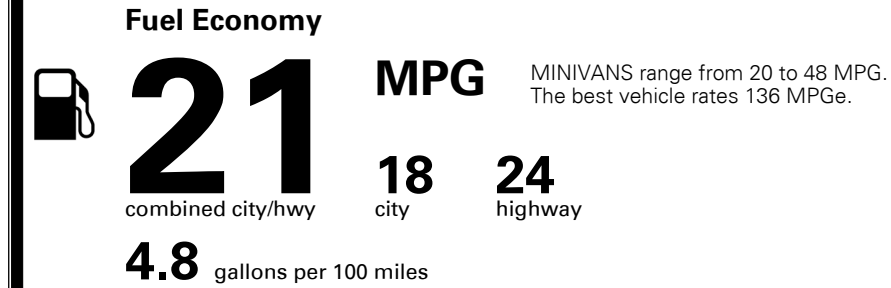

Gasoline Vehicle

You spend
\$2,250
 more in fuel costs
 over 5 years
 compared to the
 average new vehicle.

Annual fuel cost
\$1,950

Actual results will vary for many reasons, including driving conditions and how you drive and maintain your vehicle. The average new vehicle gets 27 MPG and costs \$7,500 to fuel over 5 years. Cost estimates are based on 15,000 miles per year at \$ 2.70 per gallon. MPGe is miles per gasoline gallon equivalent. Vehicle emissions are a significant cause of climate change and smog.