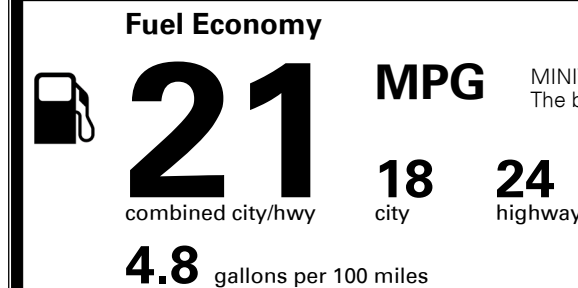

MSRP INCLUDING OPTIONS

\$ 30,845.00

INLAND FREIGHT AND HANDLING

\$ 1,045.00

TOTAL MANUFACTURER'S SUGGESTED RETAIL PRICE ▶

\$ 31,890.00

TOTAL ADDITIONAL WEIGHT: 9.6

#1 MASS MARKET BRAND IN
 J.D. POWER INITIAL QUALITY,
 5 YEARS IN A ROW.

GIVE IT EVERYTHING

For J.D. Power 2019 award information, go to jdpower.com/awards for more details.

EPA DOT Fuel Economy and Environment

Gasoline Vehicle

MINIVANS range from 20 to 48 MPG.
 The best vehicle rates 136 MPGe.