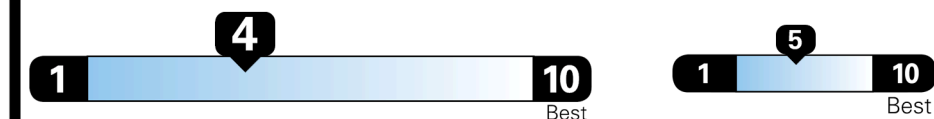

This vehicle emits 436 grams CO₂ per mile. The best emits 0 grams per mile (tailpipe only). Producing and distributing fuel also create emissions; learn more at fuel economy.gov.

Actual results will vary for many reasons, including driving conditions and how you drive and maintain your vehicle. The average new vehicle gets 27 MPG and costs $7,500 to fuel over 5 years. Cost estimates are based on 15,000 miles per year at $ 2.70 per gallon. MPGe is miles per gasoline gallon equivalent. Vehicle emissions are a significant cause of climate change and smog.

fuel economy.gov

Calculate personalized estimates and compare vehicles

GOVERNMENT 5-STAR SAFETY RATINGS

PARTS CONTENT INFORMATION

Overall Vehicle Score ★ ★ ★ ★ ★

Based on the combined rating of frontal, side and rollover.
Should ONLY be compared to other vehicles of similar size and weight.

Frontal Driver ★ ★ ★ ★ ★

Crash Passenger ★ ★ ★ ★ ★

Based on the risk of injury in a frontal impact.
Should ONLY be compared to other vehicles of similar size and weight.

Side Front seat ★ ★ ★ ★ ★

Crash Rear seat ★ ★ ★ ★ ★

Star ratings based on the risk of injury in a side impact.

Rollover ★ ★ ★ ★ ★

Star ratings based on the risk of rollover in a single-vehicle crash.

Star ratings range from 1 to 5 stars (★★★★★) with 5 being the highest.

Source: National Highway Traffic Safety Administration (NHTSA).

www.safercar.gov or 1-888-327-4236

Manufacturer's suggested retail price includes Manufacturer's recommended pre-delivery service. License and title fees, state and local taxes and other dealer installed options and accessories are not included in the manufacturer's suggested retail price.

FOR VEHICLES IN THIS CAR LINE U.S./CANADIAN PARTS CONTENT: 0 %

MAJOR SOURCES OF FOREIGN PARTS:
KOREA: 85%

NOTE: PARTS CONTENT DOES NOT INCLUDE FINAL ASSEMBLY, DISTRIBUTION, OR OTHER NON-PARTS COSTS.

FOR THIS VEHICLE FINAL ASSEMBLY POINT:
GWANGMYEONG, KOREA

COUNTRY OF ORIGIN

ENGINE: KOREA
TRANSMISSION: KOREA