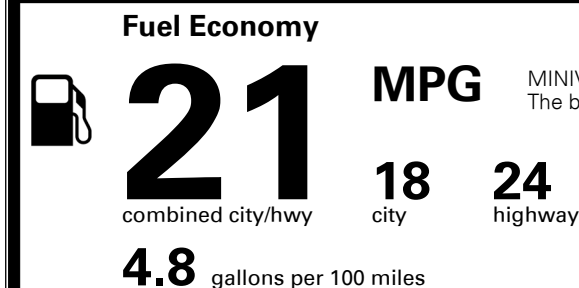

### EPA DOT Fuel Economy and Environment

Gasoline Vehicle

MINIVANS range from 20 to 48 MPG.  
 The best vehicle rates 136 MPGe.

You spend  
**\$2,250**  
 more in fuel costs  
 over 5 years  
 compared to the  
 average new vehicle.