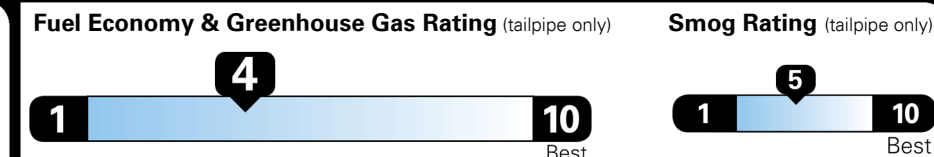

Actual results will vary for many reasons, including driving conditions and how you drive and maintain your vehicle. The average new vehicle gets 27 MPG and costs $7,500 to fuel over 5 years. Cost estimates are based on 15,000 miles per year at $ 2.70 per gallon. MPGe is miles per gasoline gallon equivalent. Vehicle emissions are a significant cause of climate change and smog.

fuel economy.gov

Calculate personalized estimates and compare vehicles

GOVERNMENT 5-STAR SAFETY RATINGS

Overall Vehicle Score ★ ★ ★ ★ ★

Based on the combined rating of frontal, side and rollover.
Should ONLY be compared to other vehicles of similar size and weight.

Frontal Driver ★ ★ ★ ★ ★

Crash Passenger ★ ★ ★ ★ ★

Based on the risk of injury in a frontal impact.
Should ONLY be compared to other vehicles of similar size and weight.

Side Front seat ★ ★ ★ ★ ★

Crash Rear seat ★ ★ ★ ★ ★

Star ratings based on the risk of injury in a side impact.

Rollover ★ ★ ★ ★ ★

Star ratings based on the risk of rollover in a single-vehicle crash.

Star ratings range from 1 to 5 stars (★★★★★) with 5 being the highest.

Source: National Highway Traffic Safety Administration (NHTSA).

www.safercar.gov or 1-888-327-4236

Manufacturer's suggested retail price includes Manufacturer's recommended pre-delivery service. License and title fees, state and local taxes and other dealer installed options and accessories are not included in the manufacturer's suggested retail price.

PARTS CONTENT INFORMATION

FOR VEHICLES IN THIS CAR
LINE U.S./CANADIAN
PARTS CONTENT: 0 %

MAJOR SOURCES OF
FOREIGN PARTS:
KOREA: 85%

NOTE: PARTS CONTENT DOES
NOT INCLUDE FINAL ASSEMBLY,
DISTRIBUTION, OR OTHER
NON-PARTS COSTS.

FOR THIS VEHICLE
FINAL ASSEMBLY POINT:
GWANGMYEONG, KOREA

COUNTRY OF ORIGIN

ENGINE: KOREA
TRANSMISSION: KOREA