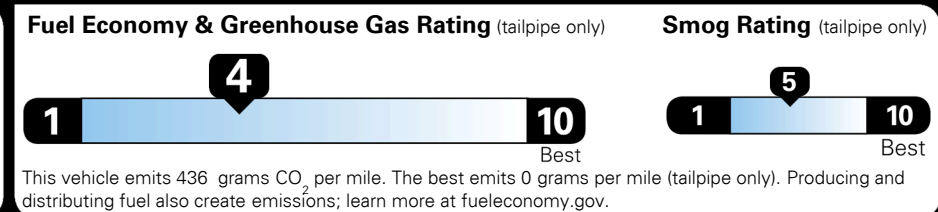

INLAND FREIGHT AND HANDLING \$ 1,045.00

TOTAL MANUFACTURER'S SUGGESTED RETAIL PRICE ▶ \$ 31,840.00

EPA DOT Fuel Economy and Environment

Gasoline Vehicle

Fuel Economy

21 MPG
 combined city/hwy

18 MPG city
24 MPG highway

MINIVANS range from 20 to 48 MPG. The best vehicle rates 136 MPGe.

4.8 gallons per 100 miles

You spend \$2,250 more in fuel costs over 5 years compared to the average new vehicle.

Annual fuel cost \$1,950