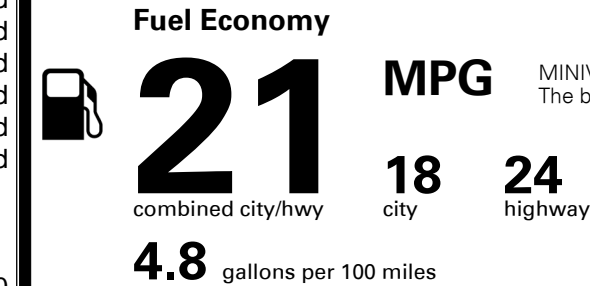

### EPA DOT Fuel Economy and Environment

Gasoline Vehicle

MINIVANS range from 20 to 48 MPG.  
 The best vehicle rates 136 MPGe.

You spend  
**\$2,250**  
 more in fuel costs  
 over 5 years  
 compared to the  
 average new vehicle.