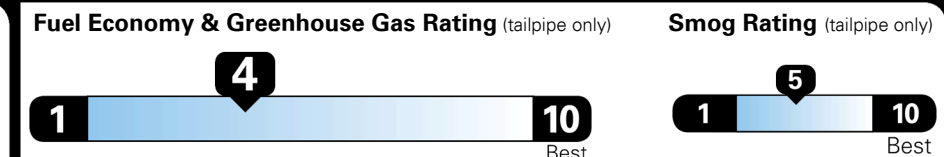

This vehicle emits 436 grams CO₂ per mile. The best emits 0 grams per mile (tailpipe only). Producing and distributing fuel also create emissions; learn more at fuelconomy.gov.

Actual results will vary for many reasons, including driving conditions and how you drive and maintain your vehicle. The average new vehicle gets 27 MPG and costs $7,500 to fuel over 5 years. Cost estimates are based on 15,000 miles per year at $ 2.70 per gallon. MPGe is miles per gasoline gallon equivalent. Vehicle emissions are a significant cause of climate change and smog.

fuelconomy.gov

Calculate personalized estimates and compare vehicles

GOVERNMENT 5-STAR SAFETY RATINGS

Overall Vehicle Score ★★★★★

Based on the combined rating of frontal, side and rollover. Should ONLY be compared to other vehicles of similar size and weight.

Frontal Driver ★★★★★

Crash Passenger ★★★★★

Based on the risk of injury in a frontal impact. Should ONLY be compared to other vehicles of similar size and weight.

Side Front seat ★★★★★

Crash Rear seat ★★★★★

Star ratings based on the risk of injury in a side impact.

Rollover ★★★★★

Star ratings based on the risk of rollover in a single-vehicle crash.

Star ratings range from 1 to 5 stars (★★★★★) with 5 being the highest.

Source: National Highway Traffic Safety Administration (NHTSA).

www.safercar.gov or 1-888-327-4236

Manufacturer's suggested retail price includes Manufacturer's recommended pre-delivery service. License and title fees, state and local taxes and other dealer installed options and accessories are not included in the manufacturer's suggested retail price.

PARTS CONTENT INFORMATION

FOR VEHICLES IN THIS CAR LINE U.S./CANADIAN PARTS CONTENT: 0 %

MAJOR SOURCES OF FOREIGN PARTS: KOREA: 85%

NOTE: PARTS CONTENT DOES NOT INCLUDE FINAL ASSEMBLY, DISTRIBUTION, OR OTHER NON-PARTS COSTS.

FOR THIS VEHICLE FINAL ASSEMBLY POINT: GWANGMYEONG, KOREA

COUNTRY OF ORIGIN

ENGINE: KOREA

TRANSMISSION: KOREA