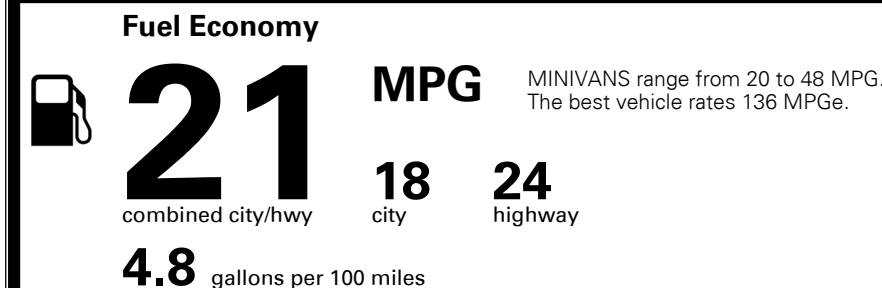

\$200.00

MSRP INCLUDING OPTIONS

\$ 33,700.00

INLAND FREIGHT AND HANDLING

\$ 1,045.00

TOTAL MANUFACTURER'S SUGGESTED RETAIL PRICE ▶ \$ 34,745.00

EPA DOT Fuel Economy and Environment

Gasoline Vehicle