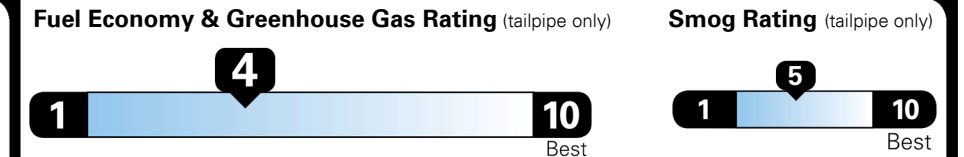

\$200.00
 \$50.00

MSRP INCLUDING OPTIONS

\$ 33,750.00

INLAND FREIGHT AND HANDLING

\$ 1,045.00

TOTAL MANUFACTURER'S SUGGESTED RETAIL PRICE ▶

\$ 34,795.00

EPA DOT Fuel Economy and Environment

Gasoline Vehicle

MINIVANS range from 20 to 48 MPG.
 The best vehicle rates 136 MPGe.

You spend
\$2,250
more in fuel costs
over 5 years
 compared to the
 average new vehicle.

Annual fuel cost
\$1,950

This vehicle emits 436 grams CO₂ per mile. The best emits 0 grams per mile (tailpipe only). Producing and distributing fuel also create emissions; learn more at fueleconomy.gov.