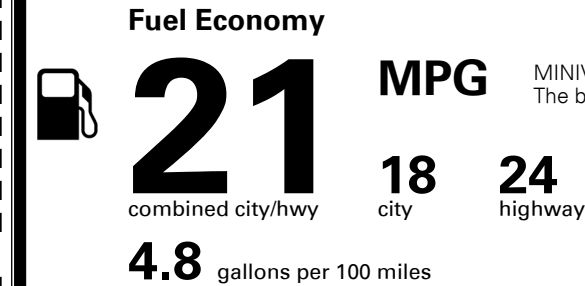

\$200.00
 \$50.00

MSRP INCLUDING OPTIONS

\$ 33,750.00

INLAND FREIGHT AND HANDLING

\$ 1,045.00

TOTAL MANUFACTURER'S SUGGESTED RETAIL PRICE ▶

\$ 34,795.00

EPA DOT Fuel Economy and Environment

Gasoline Vehicle

MINIVANS range from 20 to 48 MPG.
 The best vehicle rates 136 MPGe.

You spend
\$2,250
more in fuel costs
over 5 years
 compared to the
 average new vehicle.

Annual fuel cost
\$1,950

This vehicle emits 436 grams CO₂ per mile. The best emits 0 grams per mile (tailpipe only). Producing and distributing fuel also create emissions; learn more at fueleconomy.gov.