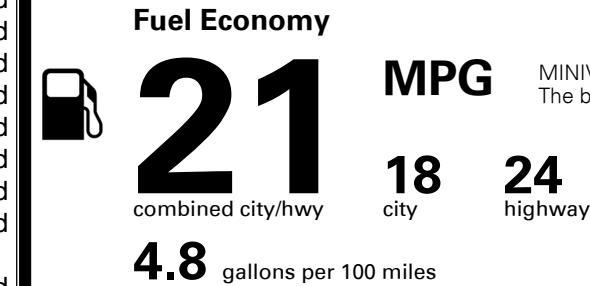

\$200.00
 \$50.00

MSRP INCLUDING OPTIONS

\$ 33,750.00

INLAND FREIGHT AND HANDLING

\$ 1,045.00

TOTAL MANUFACTURER'S SUGGESTED RETAIL PRICE ▶

\$ 34,795.00

EPA DOT Fuel Economy and Environment

Gasoline Vehicle

MINIVANS range from 20 to 48 MPG.
 The best vehicle rates 136 MPGe.

You spend
\$2,250
 more in fuel costs
 over 5 years
 compared to the
 average new vehicle.

Annual fuel cost
\$1,950

Fuel Economy & Greenhouse Gas Rating (tailpipe only)