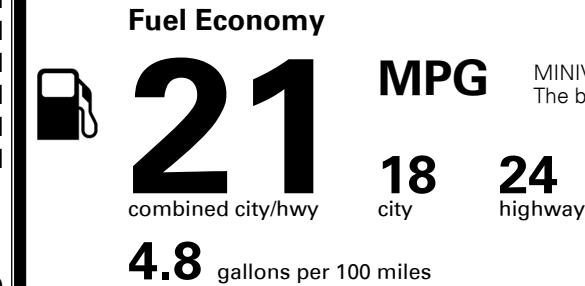

### EPA DOT Fuel Economy and Environment

Gasoline Vehicle

MINIVANS range from 20 to 48 MPG.  
 The best vehicle rates 136 MPGe.

You spend  
**\$2,250**  
 more in fuel costs  
 over 5 years  
 compared to the  
 average new vehicle.