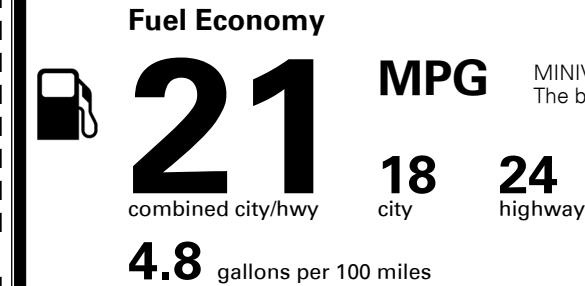

Gasoline Vehicle

MINIVANS range from 20 to 48 MPG.
 The best vehicle rates 136 MPGe.

You spend
\$2,250
 more in fuel costs
 over 5 years
 compared to the
 average new vehicle.

Annual fuel cost
\$1,950

Fuel Economy & Greenhouse Gas Rating (tailpipe only)