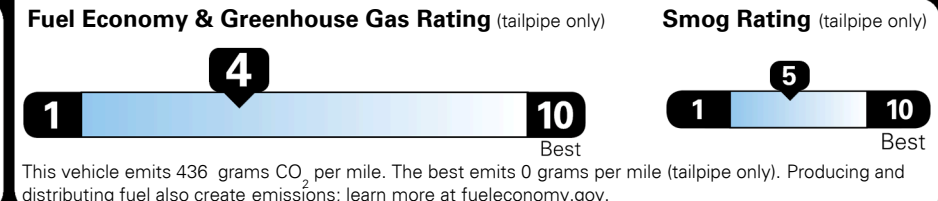

Actual results will vary for many reasons, including driving conditions and how you drive and maintain your vehicle. The average new vehicle gets 27 MPG and costs $7,500 to fuel over 5 years. Cost estimates are based on 15,000 miles per year at $ 2.70 per gallon. MPGe is miles per gasoline gallon equivalent. Vehicle emissions are a significant cause of climate change and smog.

fueleconomy.gov

Calculate personalized estimates and compare vehicles

GOVERNMENT 5-STAR SAFETY RATINGS

Overall Vehicle Score ★★★★★

Based on the combined rating of frontal, side and rollover. Should ONLY be compared to other vehicles of similar size and weight.

Frontal Driver ★★★★★

Crash Passenger ★★★★★

Based on the risk of injury in a frontal impact. Should ONLY be compared to other vehicles of similar size and weight.

Side Front seat ★★★★★

Crash Rear seat ★★★★★

Star ratings based on the risk of injury in a side impact.

Rollover ★★★★★

Star ratings based on the risk of rollover in a single-vehicle crash.

Star ratings range from 1 to 5 stars (★★★★★) with 5 being the highest.

Source: National Highway Traffic Safety Administration (NHTSA).

www.safercar.gov or 1-888-327-4236

Manufacturer's suggested retail price includes Manufacturer's recommended pre-delivery service. License and title fees, state and local taxes and other dealer installed options and accessories are not included in the manufacturer's suggested retail price.

PARTS CONTENT INFORMATION

FOR VEHICLES IN THIS CAR LINE U.S./CANADIAN PARTS CONTENT: 0 %

MAJOR SOURCES OF FOREIGN PARTS: KOREA: 85%

NOTE: PARTS CONTENT DOES NOT INCLUDE FINAL ASSEMBLY, DISTRIBUTION, OR OTHER NON-PARTS COSTS.

FOR THIS VEHICLE FINAL ASSEMBLY POINT: GWANGMYEONG, KOREA

COUNTRY OF ORIGIN

ENGINE: KOREA

TRANSMISSION: KOREA