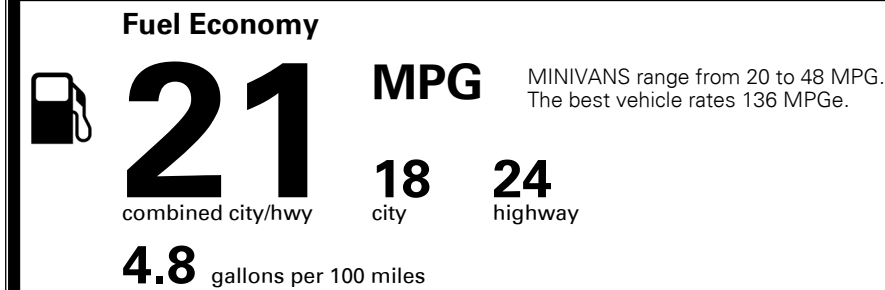

\$ 1,045.00

TOTAL MANUFACTURER'S SUGGESTED RETAIL PRICE ▶ \$ 31,445.00

TOTAL ADDITIONAL WEIGHT: 8.6

EPA DOT Fuel Economy and Environment

Gasoline Vehicle

You spend \$2,250 more in fuel costs over 5 years compared to the average new vehicle.