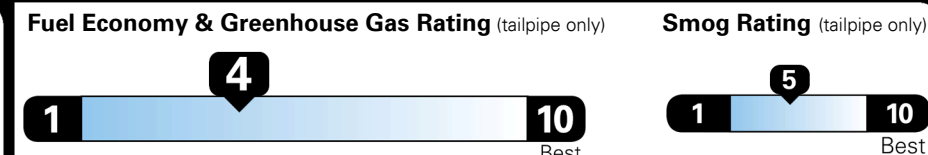

Gasoline Vehicle

MINIVANS range from 20 to 48 MPG. The best vehicle rates 136 MPGe.

**You spend
 \$2,250
 more in fuel costs
 over 5 years
 compared to the
 average new vehicle.**

**Annual fuel cost
 \$1,950**