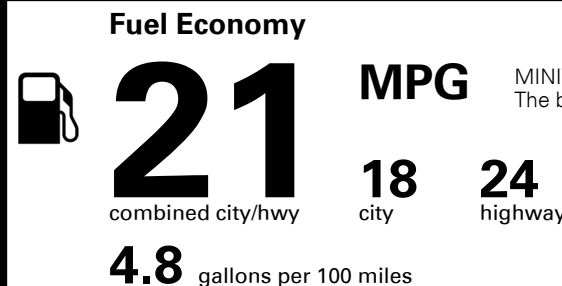

Gasoline Vehicle

MINIVANS range from 20 to 48 MPG. The best vehicle rates 136 MPGe.

**You spend
 \$2,250
 more in fuel costs
 over 5 years
 compared to the
 average new vehicle.**

**Annual fuel cost
 \$1,950**