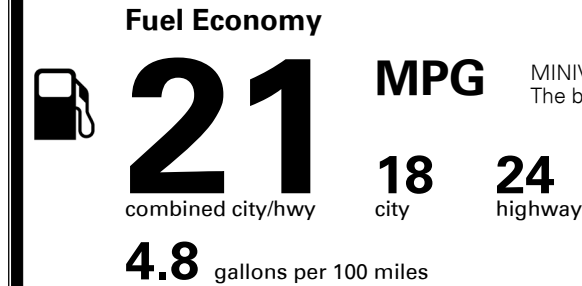

\$395.00
 \$200.00
 \$50.00
 \$350.00

MSRP INCLUDING OPTIONS

\$ 34,495.00

INLAND FREIGHT AND HANDLING

\$ 1,045.00

TOTAL MANUFACTURER'S SUGGESTED RETAIL PRICE ▶

\$ 35,540.00

EPA DOT Fuel Economy and Environment

Gasoline Vehicle

MINIVANS range from 20 to 48 MPG. The best vehicle rates 136 MPGe.

You spend
\$2,250
 more in fuel costs
 over 5 years
 compared to the
 average new vehicle.

Annual fuel cost
\$1,950

Fuel Economy & Greenhouse Gas Rating (tailpipe only)