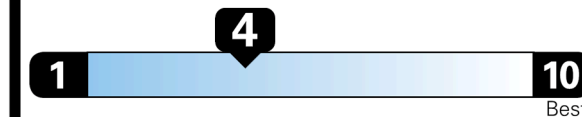

Gasoline Vehicle

MINIVANS range from 20 to 48 MPG. The best vehicle rates 136 MPGe.

You spend
\$2,250
 more in fuel costs
 over 5 years
 compared to the
 average new vehicle.

Annual fuel cost
\$1,950

Fuel Economy & Greenhouse Gas Rating (tailpipe only)