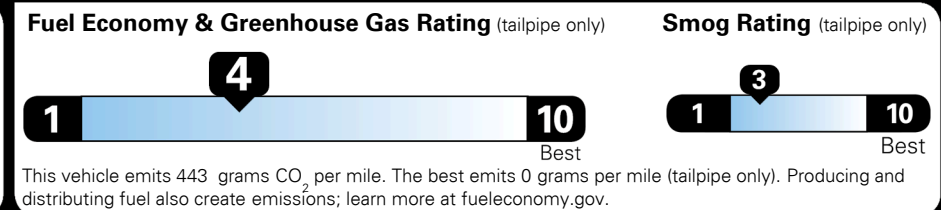

EPA DOT Fuel Economy and Environment

Gasoline Vehicle

You spend \$2,250 more in fuel costs over 5 years compared to the average new vehicle.

Annual fuel cost \$1,800

Actual results will vary for many reasons, including driving conditions and how you drive and maintain your vehicle. The average new vehicle gets 27 MPG and costs \$6,750 to fuel over 5 years. Cost estimates are based on 15,000 miles per year at \$ 2.40 per gallon. MPGe is miles per gasoline gallon equivalent. Vehicle emissions are a significant cause of climate change and smog.