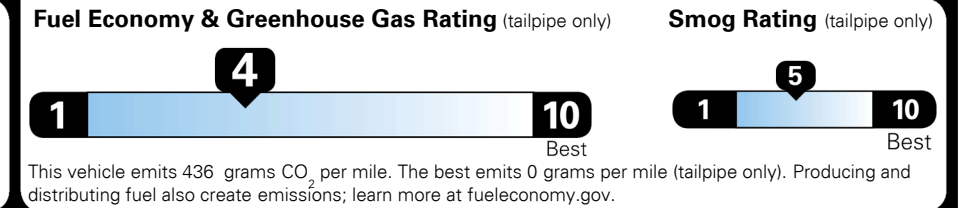

\$200.00
 \$50.00

MSRP INCLUDING OPTIONS

\$ 33,750.00

INLAND FREIGHT AND HANDLING

\$ 1,045.00

TOTAL MANUFACTURER'S SUGGESTED RETAIL PRICE ▶

\$ 34,795.00

TOTAL ADDITIONAL WEIGHT: 9.6

EPA DOT Fuel Economy and Environment

Gasoline Vehicle

You spend \$2,250 more in fuel costs over 5 years compared to the average new vehicle.

Annual fuel cost \$1,950

Actual results will vary for many reasons, including driving conditions and how you drive and maintain your vehicle. The average new vehicle gets 27 MPG and costs \$7,500 to fuel over 5 years. Cost estimates are based on 15,000 miles per year at \$ 2.70 per gallon. MPGe is miles per gasoline gallon equivalent. Vehicle emissions are a significant cause of climate change and smog.