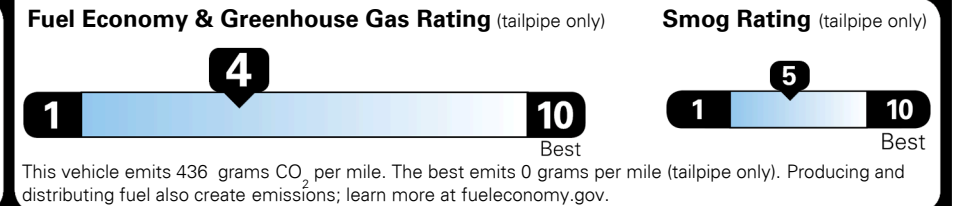

EPA DOT Fuel Economy and Environment

Gasoline Vehicle

Fuel Economy

21 MPG
combined city/hwy

18 MPG
city

24 MPG
highway

4.8 gallons per 100 miles

MINIVANS range from 20 to 48 MPG. The best vehicle rates 136 MPGe.

You spend $2,250 more in fuel costs over 5 years
compared to the average new vehicle.

Annual fuel cost $1,950