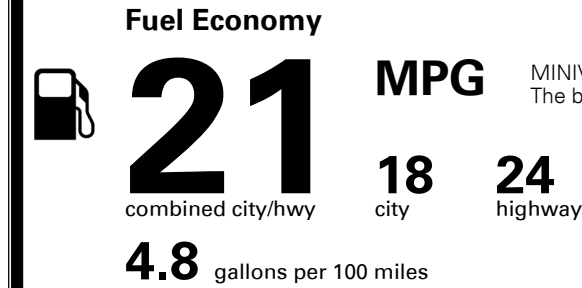

\$200.00
 \$50.00

MSRP INCLUDING OPTIONS

\$ 33,750.00

INLAND FREIGHT AND HANDLING

\$ 1,045.00

TOTAL MANUFACTURER'S SUGGESTED RETAIL PRICE ▶

\$ 34,795.00

TOTAL ADDITIONAL WEIGHT: 9.6

EPA DOT Fuel Economy and Environment

Gasoline Vehicle

You spend \$2,250 more in fuel costs over 5 years compared to the average new vehicle.

Annual fuel cost \$1,950

Actual results will vary for many reasons, including driving conditions and how you drive and maintain your vehicle. The average new vehicle gets 27 MPG and costs \$7,500 to fuel over 5 years. Cost estimates are based on 15,000 miles per year at \$ 2.70 per gallon. MPGe is miles per gasoline gallon equivalent. Vehicle emissions are a significant cause of climate change and smog.