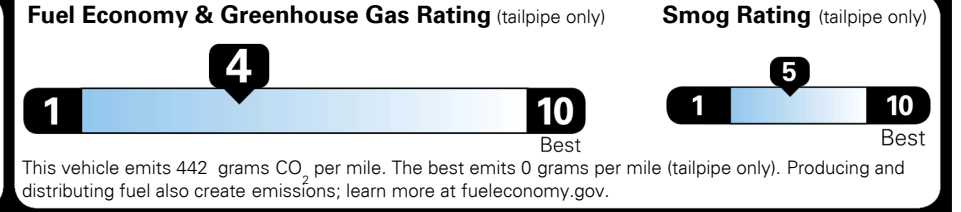

EPA DOT Fuel Economy and Environment

Gasoline Vehicle

You spend \$2,250 more in fuel costs over 5 years compared to the average new vehicle.

Annual fuel cost \$2,250

Actual results will vary for many reasons, including driving conditions and how you drive and maintain your vehicle. The average new vehicle gets 25 MPG and costs \$9,000 to fuel over 5 years. Cost estimates are based on 15,000 miles per year at \$ 3.00 per gallon. MPGe is miles per gasoline gallon equivalent. Vehicle emissions are a significant cause of climate change and smog.