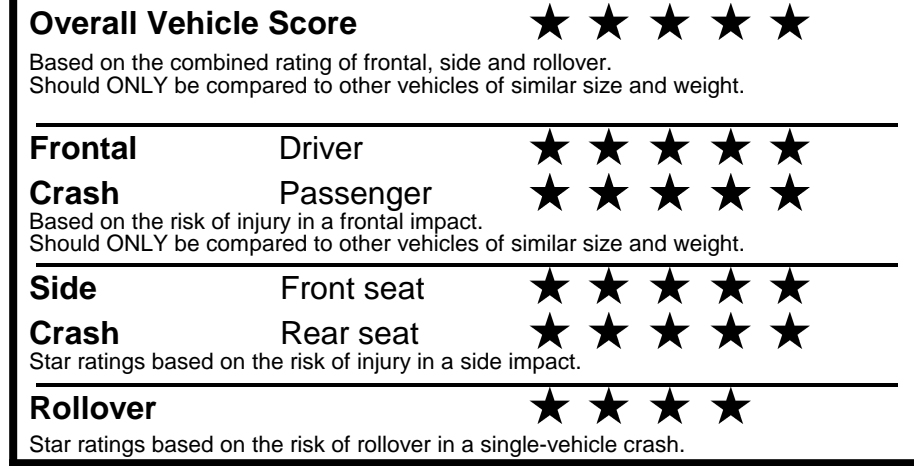

fueleconomy.gov

Calculate personalized estimates and compare vehicles

GOVERNMENT 5-STAR SAFETY RATINGS

Star ratings range from 1 to 5 stars (★★★★★) with 5 being the highest. Source: National Highway Traffic Safety Administration (NHTSA). www.safercar.gov or 1-888-327-4236