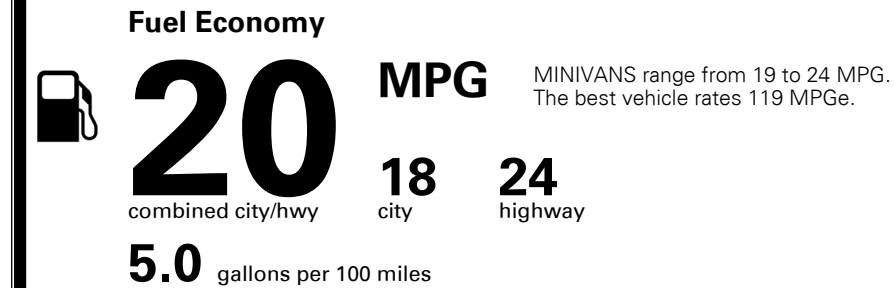

EPA DOT Fuel Economy and Environment

Gasoline Vehicle

You spend \$2,250 more in fuel costs over 5 years compared to the average new vehicle.

Annual fuel cost \$2,250

Actual results will vary for many reasons, including driving conditions and how you drive and maintain your vehicle. The average new vehicle gets 25 MPG and costs \$9,000 to fuel over 5 years. Cost estimates are based on 15,000 miles per year at \$ 3.00 per gallon. MPGe is miles per gasoline gallon equivalent. Vehicle emissions are a significant cause of climate change and smog.