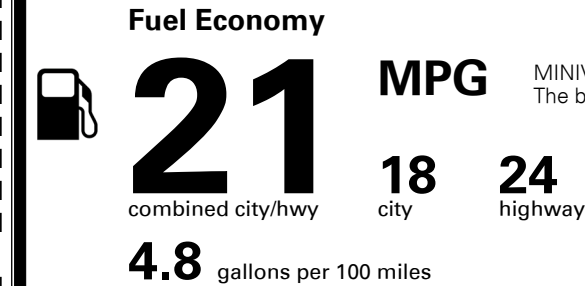

\$200.00

MSRP INCLUDING OPTIONS

\$ 33,700.00

INLAND FREIGHT AND HANDLING

\$ 1,045.00

TOTAL MANUFACTURER'S SUGGESTED RETAIL PRICE ►

\$ 34,745.00

EPA DOT Fuel Economy and Environment

Gasoline Vehicle

MINIVANS range from 20 to 48 MPG.
The best vehicle rates 136 MPGe.

You spend
\$2,250
more in fuel costs
over 5 years
compared to the
average new vehicle.

Annual fuel cost
\$1,950

Fuel Economy & Greenhouse Gas Rating (tailpipe only)