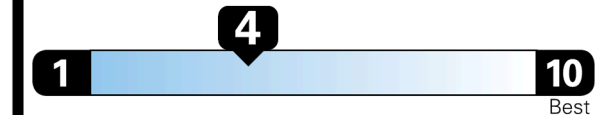

Gasoline Vehicle

MINIVANS range from 20 to 48 MPG.
The best vehicle rates 136 MPGe.

You spend
\$2,250
more in fuel costs
over 5 years
compared to the
average new vehicle.

Annual fuel cost
\$1,950

Fuel Economy & Greenhouse Gas Rating (tailpipe only)