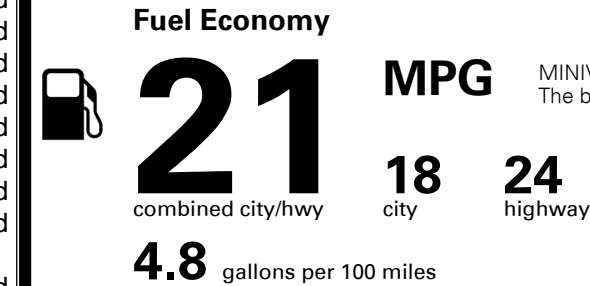

\$200.00
 \$115.00

MSRP INCLUDING OPTIONS

\$ 33,815.00

INLAND FREIGHT AND HANDLING

\$ 1,045.00

TOTAL MANUFACTURER'S SUGGESTED RETAIL PRICE ▶

\$ 34,860.00

EPA DOT Fuel Economy and Environment

Gasoline Vehicle

MINIVANS range from 20 to 48 MPG.
 The best vehicle rates 136 MPGe.

You spend
\$2,250
 more in fuel costs
 over 5 years
 compared to the
 average new vehicle.

Annual fuel cost
\$1,950

This vehicle emits 436 grams CO₂ per mile. The best emits 0 grams per mile (tailpipe only). Producing and distributing fuel also create emissions; learn more at fueleconomy.gov.