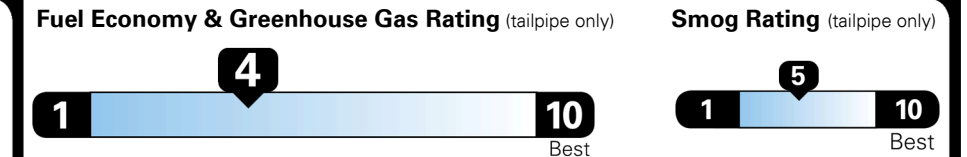

\$200.00
 \$115.00

MSRP INCLUDING OPTIONS

\$ 33,815.00

INLAND FREIGHT AND HANDLING

\$ 1,045.00

TOTAL MANUFACTURER'S SUGGESTED RETAIL PRICE ▶

\$ 34,860.00

EPA DOT Fuel Economy and Environment

Gasoline Vehicle

MINIVANS range from 20 to 48 MPG.
 The best vehicle rates 136 MPGe.

You spend
\$2,250
 more in fuel costs
 over 5 years
 compared to the
 average new vehicle.

Annual fuel cost
\$1,950

This vehicle emits 436 grams CO₂ per mile. The best emits 0 grams per mile (tailpipe only). Producing and distributing fuel also create emissions; learn more at fueleconomy.gov.