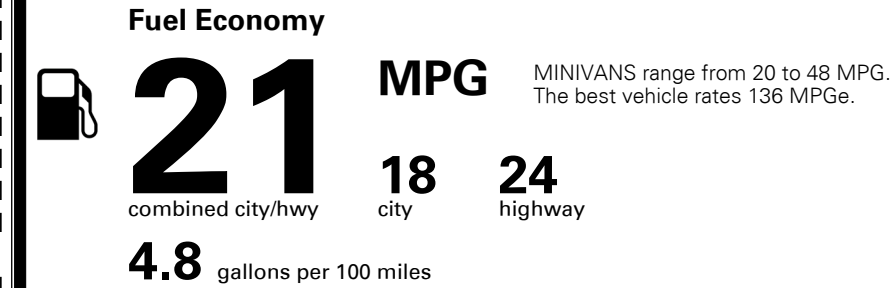

\$ 35,750.00

INLAND FREIGHT AND HANDLING

\$ 1,120.00

TOTAL MANUFACTURER'S SUGGESTED RETAIL PRICE ▶

\$ 36,870.00

TOTAL ADDITIONAL WEIGHT: 10.2

#1 MASS MARKET BRAND IN
 J.D. POWER INITIAL QUALITY,
 5 YEARS IN A ROW.

GIVE IT EVERYTHING

For J.D. Power 2019 award information, go to jdpower.com/awards for more details.

EPA DOT Fuel Economy and Environment

Gasoline Vehicle

You spend
\$2,250
 more in fuel costs
 over 5 years
 compared to the
 average new vehicle.

Annual fuel cost
\$1,950

Fuel Economy & Greenhouse Gas Rating (tailpipe only)

Smog Rating (tailpipe only)

This vehicle emits 436 grams CO₂ per mile. The best emits 0 grams per mile (tailpipe only). Producing and distributing fuel also create emissions; learn more at fuel economy.gov.