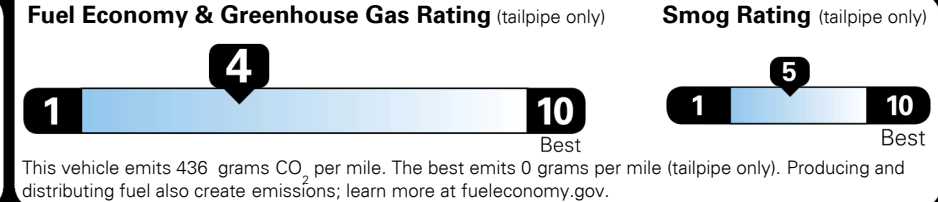

EPA DOT Fuel Economy and Environment

Gasoline Vehicle

Fuel Economy

21 MPG
combined city/hwy

18 MPG
city

24 MPG
highway

4.8 gallons per 100 miles

MINIVANS range from 20 to 48 MPG. The best vehicle rates 136 MPGe.

You spend $2,250 more in fuel costs over 5 years
compared to the average new vehicle.

Annual fuel cost $1,950