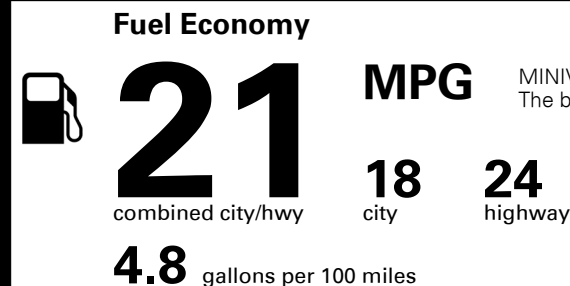

\$200.00
 \$50.00

MSRP INCLUDING OPTIONS

\$ 33,750.00

INLAND FREIGHT AND HANDLING

\$ 1,045.00

TOTAL MANUFACTURER'S SUGGESTED RETAIL PRICE ▶

\$ 34,795.00

EPA DOT Fuel Economy and Environment

Gasoline Vehicle

MINIVANS range from 20 to 48 MPG.
 The best vehicle rates 136 MPGe.

You spend
\$2,250
more in fuel costs
over 5 years
 compared to the
 average new vehicle.

Annual fuel cost
\$1,950

Fuel Economy & Greenhouse Gas Rating (tailpipe only)