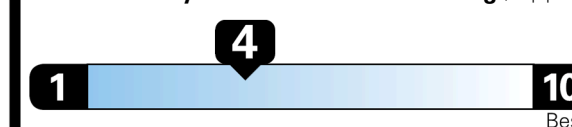

Gasoline Vehicle

MINIVANS range from 20 to 48 MPG.
 The best vehicle rates 136 MPGe.

You spend
\$2,250
more in fuel costs
over 5 years
 compared to the
 average new vehicle.

Annual fuel cost
\$1,950

Fuel Economy & Greenhouse Gas Rating (tailpipe only)