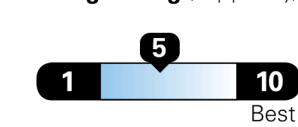

Smog Rating (tailpipe only)

This vehicle emits 436 grams CO₂ per mile. The best emits 0 grams per mile (tailpipe only). Producing and distributing fuel also create emissions; learn more at fueleconomy.gov.

Actual results will vary for many reasons, including driving conditions and how you drive and maintain your vehicle. The average new vehicle gets 27 MPG and costs $7,500 to fuel over 5 years. Cost estimates are based on 15,000 miles per year at $ 2.70 per gallon. MPGe is miles per gasoline gallon equivalent. Vehicle emissions are a significant cause of climate change and smog.

fueleconomy.gov

Calculate personalized estimates and compare vehicles