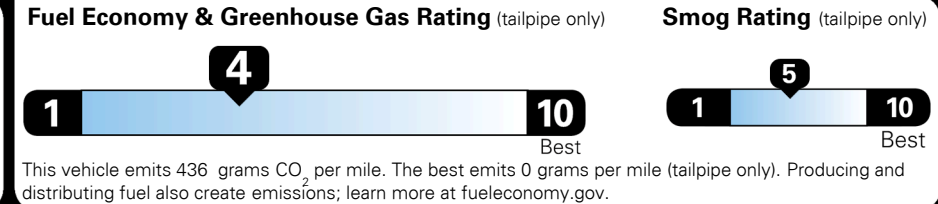

\$395.00
 \$50.00
 \$350.00

MSRP INCLUDING OPTIONS

\$ 30,995.00

INLAND FREIGHT AND HANDLING

\$ 1,045.00

TOTAL MANUFACTURER'S SUGGESTED RETAIL PRICE ▶

\$ 32,040.00

TOTAL ADDITIONAL WEIGHT: 2.6

EPA DOT Fuel Economy and Environment

Gasoline Vehicle

You spend \$2,250 more in fuel costs over 5 years
 compared to the average new vehicle.

Annual fuel cost \$1,950

Actual results will vary for many reasons, including driving conditions and how you drive and maintain your vehicle. The average new vehicle gets 27 MPG and costs \$7,500 to fuel over 5 years. Cost estimates are based on 15,000 miles per year at \$ 2.70 per gallon. MPGe is miles per gasoline gallon equivalent. Vehicle emissions are a significant cause of climate change and smog.