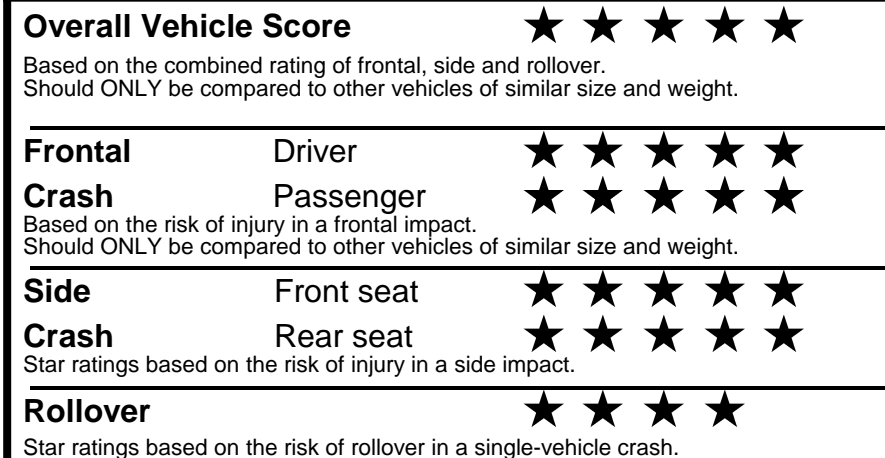

fuel economy.gov

Calculate personalized estimates and compare vehicles

GOVERNMENT 5-STAR SAFETY RATINGS

Star ratings range from 1 to 5 stars (★★★★★) with 5 being the highest. Source: National Highway Traffic Safety Administration (NHTSA). www.safercar.gov or 1-888-327-4236