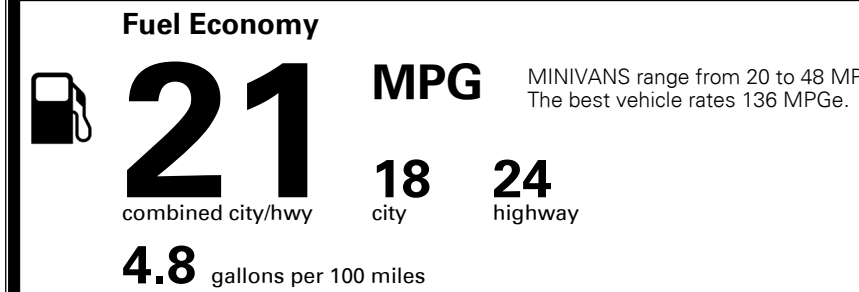

\$395.00
 \$50.00
 \$350.00

MSRP INCLUDING OPTIONS

\$ 30,995.00

INLAND FREIGHT AND HANDLING

\$ 1,045.00

TOTAL MANUFACTURER'S SUGGESTED RETAIL PRICE ▶

\$ 32,040.00

TOTAL ADDITIONAL WEIGHT: 2.6

EPA DOT Fuel Economy and Environment

Gasoline Vehicle

You spend \$2,250 more in fuel costs over 5 years
 compared to the average new vehicle.

Annual fuel cost \$1,950

Actual results will vary for many reasons, including driving conditions and how you drive and maintain your vehicle. The average new vehicle gets 27 MPG and costs \$7,500 to fuel over 5 years. Cost estimates are based on 15,000 miles per year at \$ 2.70 per gallon. MPGe is miles per gasoline gallon equivalent. Vehicle emissions are a significant cause of climate change and smog.