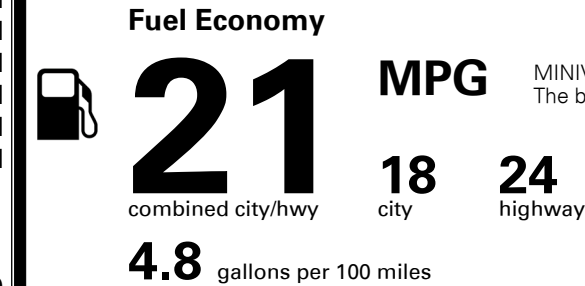

### TOTAL MANUFACTURER'S SUGGESTED RETAIL PRICE ▶

\$ 32,255.00

#1 MASS MARKET BRAND IN  
 J.D. POWER INITIAL QUALITY,  
 5 YEARS IN A ROW.

GIVE IT EVERYTHING KIA

For J.D. Power 2019 award information, go to [jdpower.com/awards](http://jdpower.com/awards) for more details.

## EPA DOT Fuel Economy and Environment

Gasoline Vehicle

MINIVANS range from 20 to 48 MPG.  
 The best vehicle rates 136 MPGe.

You spend  
**\$2,250**  
 more in fuel costs  
 over 5 years  
 compared to the  
 average new vehicle.