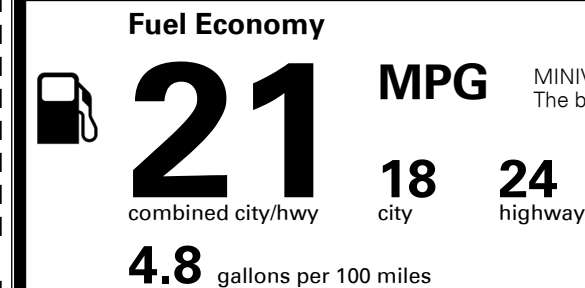

Gasoline Vehicle

MINIVANS range from 20 to 48 MPG.
 The best vehicle rates 136 MPGe.

You spend
\$2,250
 more in fuel costs
 over 5 years
 compared to the
 average new vehicle.

Annual fuel cost
\$1,950

This vehicle emits 436 grams CO₂ per mile. The best emits 0 grams per mile (tailpipe only). Producing and distributing fuel also create emissions; learn more at fuel economy.gov.