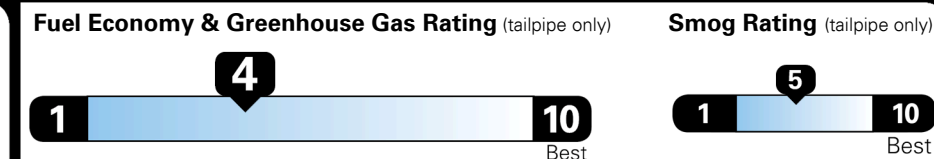

Gasoline Vehicle

MINIVANS range from 20 to 48 MPG.
 The best vehicle rates 136 MPGe.

You spend
\$2,250
 more in fuel costs
 over 5 years
 compared to the
 average new vehicle.

Annual fuel cost
\$1,950

This vehicle emits 436 grams CO₂ per mile. The best emits 0 grams per mile (tailpipe only). Producing and distributing fuel also create emissions; learn more at fuel economy.gov.