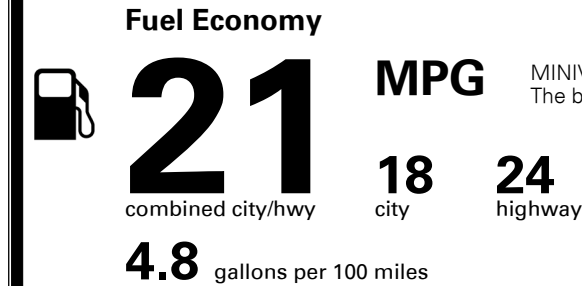

\$200.00

MSRP INCLUDING OPTIONS

\$ 33,700.00

INLAND FREIGHT AND HANDLING

\$ 1,045.00

TOTAL MANUFACTURER'S SUGGESTED RETAIL PRICE ▶

\$ 34,745.00

EPA DOT Fuel Economy and Environment

Gasoline Vehicle

MINIVANS range from 20 to 48 MPG. The best vehicle rates 136 MPGe.

You spend \$2,250 more in fuel costs over 5 years compared to the average new vehicle.

Annual fuel cost \$1,950

This vehicle emits 436 grams CO₂ per mile. The best emits 0 grams per mile (tailpipe only). Producing and distributing fuel also create emissions; learn more at fueleconomy.gov.