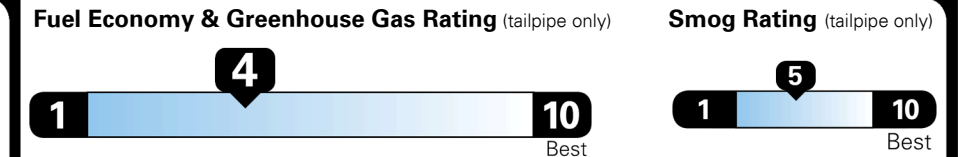

\$200.00

MSRP INCLUDING OPTIONS

\$ 33,700.00

INLAND FREIGHT AND HANDLING

\$ 1,045.00

TOTAL MANUFACTURER'S SUGGESTED RETAIL PRICE ▶

\$ 34,745.00

EPA DOT Fuel Economy and Environment

Gasoline Vehicle

MINIVANS range from 20 to 48 MPG. The best vehicle rates 136 MPGe.

You spend \$2,250 more in fuel costs over 5 years compared to the average new vehicle.

Annual fuel cost \$1,950

This vehicle emits 436 grams CO₂ per mile. The best emits 0 grams per mile (tailpipe only). Producing and distributing fuel also create emissions; learn more at fueleconomy.gov.