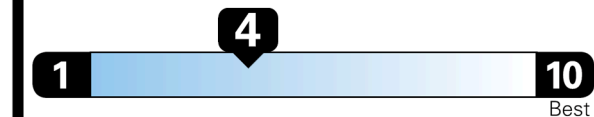

EPA DOT Fuel Economy and Environment

Gasoline Vehicle

Fuel Economy

21 MPG
combined city/hwy

18 MPG
city

24 MPG
highway

4.8 gallons per 100 miles

MINIVANS range from 20 to 48 MPG.
The best vehicle rates 136 MPGe.

You spend
$2,250
more in fuel costs
over 5 years
compared to the
average new vehicle.

Annual fuel cost
$1,950

Fuel Economy & Greenhouse Gas Rating (tailpipe only)

This vehicle emits 436 grams CO₂ per mile. The best emits 0 grams per mile (tailpipe only). Producing and distributing fuel also create emissions; learn more at fuelconomy.gov.

Smog Rating (tailpipe only)