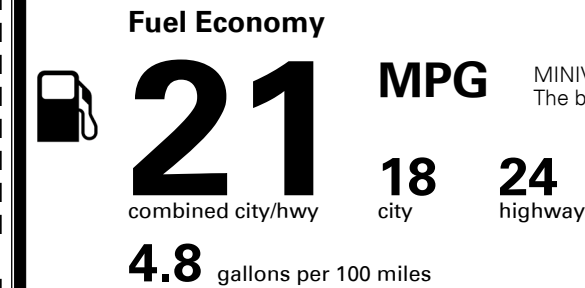

\$395.00
 \$200.00
 \$50.00
 \$350.00

MSRP INCLUDING OPTIONS

\$ 34,495.00

INLAND FREIGHT AND HANDLING

\$ 1,045.00

TOTAL MANUFACTURER'S SUGGESTED RETAIL PRICE ▶

\$ 35,540.00

TOTAL ADDITIONAL WEIGHT: 11.2

EPA DOT Fuel Economy and Environment

Gasoline Vehicle

MINIVANS range from 20 to 48 MPG.
 The best vehicle rates 136 MPGe.

You spend
\$2,250
 more in fuel costs
 over 5 years
 compared to the
 average new vehicle.