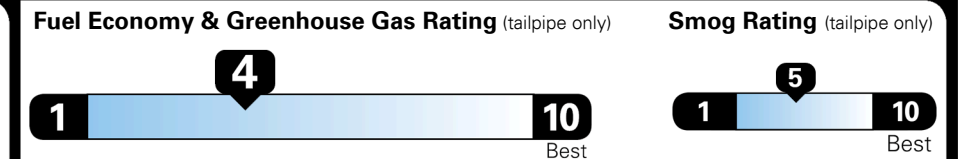

This vehicle emits 436 grams CO₂ per mile. The best emits 0 grams per mile (tailpipe only). Producing and distributing fuel also create emissions; learn more at fueleconomy.gov.

Actual results will vary for many reasons, including driving conditions and how you drive and maintain your vehicle. The average new vehicle gets 27 MPG and costs $7,500 to fuel over 5 years. Cost estimates are based on 15,000 miles per year at $ 2.70 per gallon. MPGe is miles per gasoline gallon equivalent. Vehicle emissions are a significant cause of climate change and smog.

fueleconomy.gov

Calculate personalized estimates and compare vehicles

GOVERNMENT 5-STAR SAFETY RATINGS

Overall Vehicle Score ★ ★ ★ ★ ★

Based on the combined rating of frontal, side and rollover.
Should ONLY be compared to other vehicles of similar size and weight.

Frontal	Driver	★ ★ ★ ★ ★
Crash	Passenger	★ ★ ★ ★ ★

Based on the risk of injury in a frontal impact.
Should ONLY be compared to other vehicles of similar size and weight.

Side	Front seat	★ ★ ★ ★ ★
Crash	Rear seat	★ ★ ★ ★ ★

Star ratings based on the risk of injury in a side impact.

Rollover ★ ★ ★ ★ ★

Star ratings based on the risk of rollover in a single-vehicle crash.

Star ratings range from 1 to 5 stars (★★★★★) with 5 being the highest.

Source: National Highway Traffic Safety Administration (NHTSA).

www.safercar.gov or 1-888-327-4236

Manufacturer's suggested retail price includes Manufacturer's recommended pre-delivery service. License and title fees, state and local taxes and other dealer installed options and accessories are not included in the manufacturer's suggested retail price.

PARTS CONTENT INFORMATION

FOR VEHICLES IN THIS CAR LINE U.S./CANADIAN
PARTS CONTENT: 0 %

MAJOR SOURCES OF FOREIGN PARTS:
KOREA: 85%

NOTE: PARTS CONTENT DOES NOT INCLUDE FINAL ASSEMBLY, DISTRIBUTION, OR OTHER NON-PARTS COSTS.

FOR THIS VEHICLE
FINAL ASSEMBLY POINT:
GWANGMYEONG, KOREA

COUNTRY OF ORIGIN

ENGINE: KOREA
TRANSMISSION: KOREA