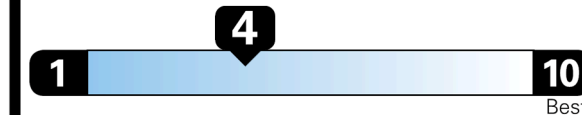

EPA DOT Fuel Economy and Environment

Gasoline Vehicle

Fuel Economy

21 MPG
combined city/hwy

18 MPG
city

24 MPG
highway

4.8 gallons per 100 miles

MINIVANS range from 20 to 48 MPG.
The best vehicle rates 136 MPGe.

You spend
$2,250
more in fuel costs
over 5 years
compared to the
average new vehicle.

Annual fuel cost
$1,950

Fuel Economy & Greenhouse Gas Rating (tailpipe only)