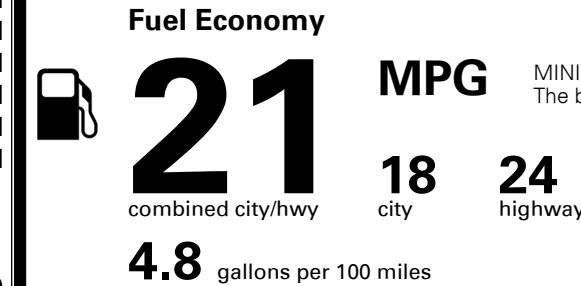

MSRP INCLUDING OPTIONS

\$ 31,220.00

INLAND FREIGHT AND HANDLING

\$ 1,045.00

TOTAL MANUFACTURER'S SUGGESTED RETAIL PRICE ▶

\$ 32,265.00

TOTAL ADDITIONAL WEIGHT: 8.9

#1 MASS MARKET BRAND IN
 J.D. POWER INITIAL QUALITY,
 5 YEARS IN A ROW.

GIVE IT EVERYTHING

For J.D. Power 2019 award information, go to jdpower.com/awards for more details.

EPA DOT Fuel Economy and Environment

Gasoline Vehicle

MINIVANS range from 20 to 48 MPG.
 The best vehicle rates 136 MPGe.

You spend
\$2,250
 more in fuel costs
 over 5 years
 compared to the
 average new vehicle.

Annual fuel cost
\$1,950

Fuel Economy & Greenhouse Gas Rating (tailpipe only) **Smog Rating** (tailpipe only)

This vehicle emits 436 grams CO₂ per mile. The best emits 0 grams per mile (tailpipe only). Producing and distributing fuel also create emissions; learn more at fuel economy.gov.