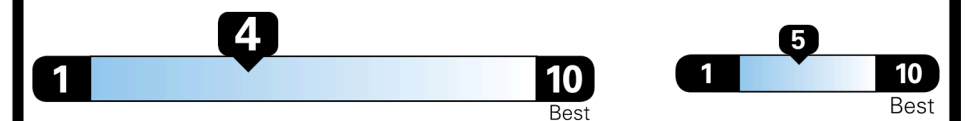

This vehicle emits 436 grams CO₂ per mile. The best emits 0 grams per mile (tailpipe only). Producing and distributing fuel also create emissions; learn more at fuel economy.gov.

Actual results will vary for many reasons, including driving conditions and how you drive and maintain your vehicle. The average new vehicle gets 27 MPG and costs $7,500 to fuel over 5 years. Cost estimates are based on 15,000 miles per year at $ 2.70 per gallon. MPGe is miles per gasoline gallon equivalent. Vehicle emissions are a significant cause of climate change and smog.

fuel economy.gov

Calculate personalized estimates and compare vehicles

GOVERNMENT 5-STAR SAFETY RATINGS

PARTS CONTENT INFORMATION

Overall Vehicle Score ★ ★ ★ ★ ★

Based on the combined rating of frontal, side and rollover.
Should ONLY be compared to other vehicles of similar size and weight.

Frontal Driver ★ ★ ★ ★ ★

Crash Passenger ★ ★ ★ ★ ★

Based on the risk of injury in a frontal impact.
Should ONLY be compared to other vehicles of similar size and weight.

Side Front seat ★ ★ ★ ★ ★

Crash Rear seat ★ ★ ★ ★ ★

Star ratings based on the risk of injury in a side impact.

Rollover ★ ★ ★ ★ ★

Star ratings based on the risk of rollover in a single-vehicle crash.

Star ratings range from 1 to 5 stars (★★★★★) with 5 being the highest.

Source: National Highway Traffic Safety Administration (NHTSA).

www.safercar.gov or 1-888-327-4236

Manufacturer's suggested retail price includes Manufacturer's recommended pre-delivery service. License and title fees, state and local taxes and other dealer installed options and accessories are not included in the manufacturer's suggested retail price.

FOR VEHICLES IN THIS CAR
LINE U.S./CANADIAN
PARTS CONTENT: 0 %

MAJOR SOURCES OF
FOREIGN PARTS:
KOREA: 85%

NOTE: PARTS CONTENT DOES
NOT INCLUDE FINAL ASSEMBLY,
DISTRIBUTION, OR OTHER
NON-PARTS COSTS.

FOR THIS VEHICLE
FINAL ASSEMBLY POINT:
GWANGMYEONG, KOREA

COUNTRY OF ORIGIN

ENGINE: KOREA

TRANSMISSION: KOREA