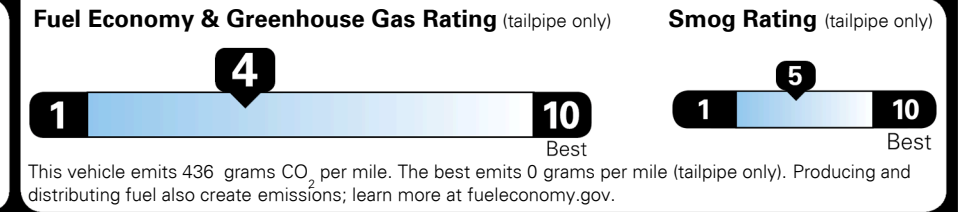

You spend $2,250 more in fuel costs over 5 years
compared to the average new vehicle.

Annual fuel cost $1,950

Actual results will vary for many reasons, including driving conditions and how you drive and maintain your vehicle. The average new vehicle gets 27 MPG and costs $7,500 to fuel over 5 years. Cost estimates are based on 15,000 miles per year at $ 2.70 per gallon. MPGe is miles per gasoline gallon equivalent. Vehicle emissions are a significant cause of climate change and smog.

fueleconomy.gov

Calculate personalized estimates and compare vehicles

GOVERNMENT 5-STAR SAFETY RATINGS

Overall Vehicle Score ★★★★★
Based on the combined rating of frontal, side and rollover. Should ONLY be compared to other vehicles of similar size and weight.

Frontal Crash Driver Passenger ★★★★★
Based on the risk of injury in a frontal impact. Should ONLY be compared to other vehicles of similar size and weight.

Side Crash Front seat Rear seat ★★★★★
Star ratings based on the risk of injury in a side impact.

Rollover ★★★★★
Star ratings based on the risk of rollover in a single-vehicle crash.

Star ratings range from 1 to 5 stars (★★★★★) with 5 being the highest. Source: National Highway Traffic Safety Administration (NHTSA). www.safercar.gov or 1-888-327-4236

Manufacturer's suggested retail price includes Manufacturer's recommended pre-delivery service. License and title fees, state and local taxes and other dealer installed options and accessories are not included in the manufacturer's suggested retail price.

PARTS CONTENT INFORMATION

FOR VEHICLES IN THIS CAR LINE U.S./CANADIAN PARTS CONTENT: 0 %

MAJOR SOURCES OF FOREIGN PARTS: KOREA: 85%

NOTE: PARTS CONTENT DOES NOT INCLUDE FINAL ASSEMBLY, DISTRIBUTION, OR OTHER NON-PARTS COSTS.

FOR THIS VEHICLE FINAL ASSEMBLY POINT: GWANGMYEONG, KOREA

COUNTRY OF ORIGIN

ENGINE: KOREA
TRANSMISSION: KOREA

TOTAL ADDITIONAL WEIGHT: 9.6