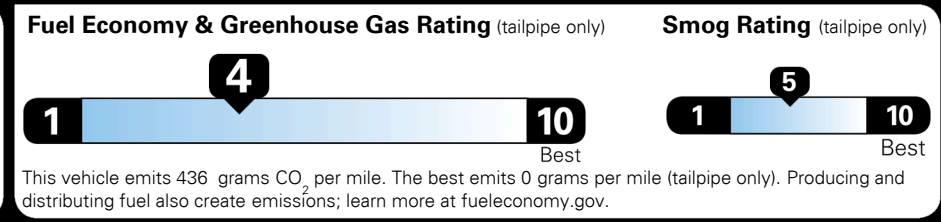

EPA DOT Fuel Economy and Environment

Gasoline Vehicle

Fuel Economy

21 MPG MINIVANS range from 20 to 48 MPG. The best vehicle rates 136 MPGe.

combined city/hwy **18** city **24** highway

4.8 gallons per 100 miles

You spend $2,250 more in fuel costs over 5 years compared to the average new vehicle.

Annual fuel cost $1,950