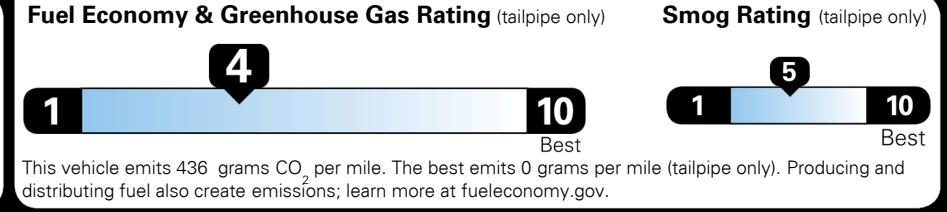

\$395.00
 \$200.00

MSRP INCLUDING OPTIONS

\$ 34,095.00

INLAND FREIGHT AND HANDLING

\$ 1,045.00

TOTAL MANUFACTURER'S SUGGESTED RETAIL PRICE ▶

\$ 35,140.00

TOTAL ADDITIONAL WEIGHT: 8.6

EPA DOT Fuel Economy and Environment

Gasoline Vehicle

You spend \$2,250 more in fuel costs over 5 years
 compared to the average new vehicle.

Annual fuel cost \$1,950

Actual results will vary for many reasons, including driving conditions and how you drive and maintain your vehicle. The average new vehicle gets 27 MPG and costs \$7,500 to fuel over 5 years. Cost estimates are based on 15,000 miles per year at \$ 2.70 per gallon. MPGe is miles per gasoline gallon equivalent. Vehicle emissions are a significant cause of climate change and smog.