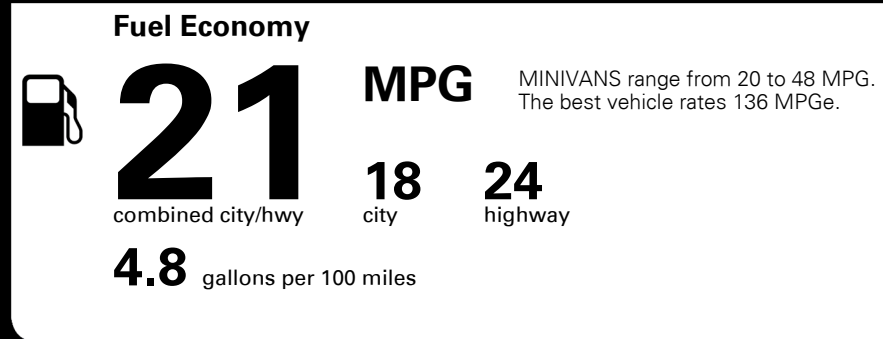

\$395.00
 \$200.00

MSRP INCLUDING OPTIONS

\$ 34,095.00

INLAND FREIGHT AND HANDLING

\$ 1,045.00

TOTAL MANUFACTURER'S SUGGESTED RETAIL PRICE ▶

\$ 35,140.00

TOTAL ADDITIONAL WEIGHT: 8.6

EPA DOT Fuel Economy and Environment

Gasoline Vehicle

You spend \$2,250 more in fuel costs over 5 years
 compared to the average new vehicle.

Annual fuel cost \$1,950

Actual results will vary for many reasons, including driving conditions and how you drive and maintain your vehicle. The average new vehicle gets 27 MPG and costs \$7,500 to fuel over 5 years. Cost estimates are based on 15,000 miles per year at \$ 2.70 per gallon. MPGe is miles per gasoline gallon equivalent. Vehicle emissions are a significant cause of climate change and smog.