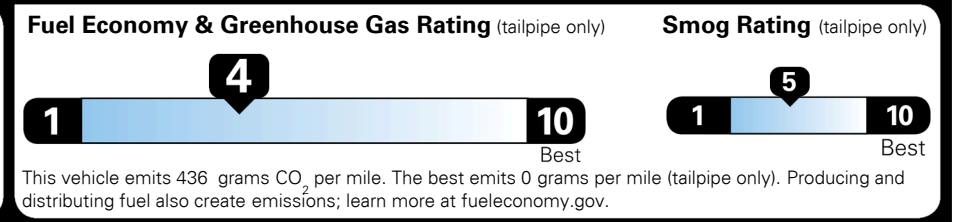

MANUFACTURER'S SUGGESTED RETAIL PRICE ▶ $ 33,500.00

COMPARE SEDONA EX FEATURES
Added to/in place of standard Sedona L features

- Power Adj. Driver's Seat w/ Power Lumbar
- 2nd Row Middle Seat (8 Seats Total)
- Blind-Spot Collision Warning (BCW)
- Rear Cross-Traffic Collision Warning (RCCW)
- Parking Distance Warning-Reverse (PDW-R)
- Parking Distance Warning-Forward (PDW-F)
- UVO eServices (5 yr trial; see owners.kia.com for details)
- Sirius/XM w/ Free 3-Month Subscription*
- Smart Key & Push Button Start
- Leather Seating, Steering Wheel & Shift Knob
- Heated Front Seats
- Wireless Phone Charger
- 18" Alloy Wheels

ADDITIONAL INSTALLED EQUIPMENT:
(In addition to or in place of standard features)
Snow White Pearl Paint $395.00
Carpeted Floor Mats $200.00
Cargo Net $50.00

MSRP INCLUDING OPTIONS $ 34,145.00
INLAND FREIGHT AND HANDLING $ 1,045.00
TOTAL MANUFACTURER'S SUGGESTED RETAIL PRICE ▶ $ 35,190.00

EPA DOT Fuel Economy and Environment

Gasoline Vehicle

Fuel Economy
21 MPG combined city/hwy
18 MPG city
24 MPG highway
4.8 gallons per 100 miles
MINIVANS range from 20 to 48 MPG. The best vehicle rates 136 MPGe.

You spend **$2,250** more in fuel costs over 5 years compared to the average new vehicle.

Annual fuel cost **$1,950**

Actual results will vary for many reasons, including driving conditions and how you drive and maintain your vehicle. The average new vehicle gets 27 MPG and costs $7,500 to fuel over 5 years. Cost estimates are based on 15,000 miles per year at $ 2.70 per gallon. MPGe is miles per gasoline gallon equivalent. Vehicle emissions are a significant cause of climate change and smog.

fueleconomy.gov

Calculate personalized estimates and compare vehicles

GOVERNMENT 5-STAR SAFETY RATINGS

Overall Vehicle Score	★★★★★
Based on the combined rating of frontal, side and rollover. Should ONLY be compared to other vehicles of similar size and weight.	
Frontal Driver	★★★★★
Crash Passenger	★★★★★
Based on the risk of injury in a frontal impact. Should ONLY be compared to other vehicles of similar size and weight.	
Side Front seat	★★★★★
Crash Rear seat	★★★★★
Star ratings based on the risk of injury in a side impact.	
Rollover	★★★★
Star ratings based on the risk of rollover in a single-vehicle crash.	

Star ratings range from 1 to 5 stars (★★★★★) with 5 being the highest. Source: National Highway Traffic Safety Administration (NHTSA). www.safercar.gov or 1-888-327-4236

PARTS CONTENT INFORMATION

FOR VEHICLES IN THIS CAR LINE U.S./CANADIAN PARTS CONTENT: 0 %
MAJOR SOURCES OF FOREIGN PARTS: KOREA: 85%
NOTE: PARTS CONTENT DOES NOT INCLUDE FINAL ASSEMBLY, DISTRIBUTION, OR OTHER NON-PARTS COSTS.

FOR THIS VEHICLE FINAL ASSEMBLY POINT: GWANGMYEONG, KOREA

COUNTRY OF ORIGIN
ENGINE: KOREA
TRANSMISSION: KOREA

TOTAL ADDITIONAL WEIGHT: 9.6