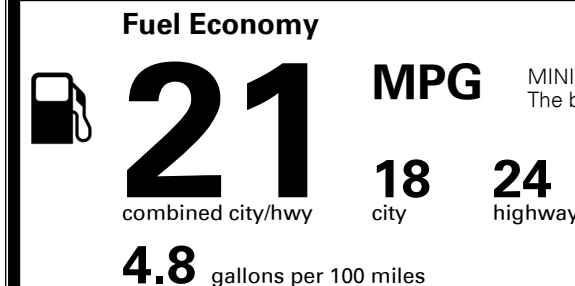

## EPA DOT Fuel Economy and Environment

Gasoline Vehicle

MINIVANS range from 20 to 48 MPG.  
 The best vehicle rates 136 MPGe.

You spend  
**\$2,250**  
 more in fuel costs  
 over 5 years  
 compared to the  
 average new vehicle.