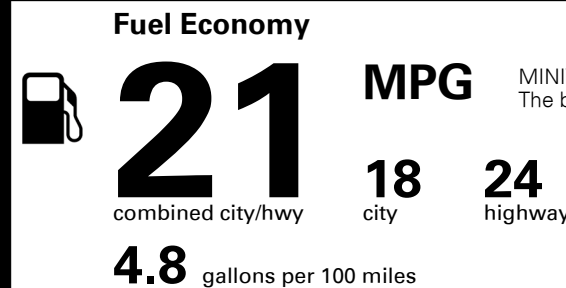

TOTAL MANUFACTURER'S SUGGESTED RETAIL PRICE ▶ \$ 35,190.00

#1 MASS MARKET BRAND IN J.D. POWER INITIAL QUALITY, 5 YEARS IN A ROW.

GIVE IT EVERYTHING **KIA**

For J.D. Power 2019 award information, go to jdpower.com/awards for more details.

EPA DOT Fuel Economy and Environment

Gasoline Vehicle

MINIVANS range from 20 to 48 MPG. The best vehicle rates 136 MPGe.

You spend \$2,250 more in fuel costs over 5 years compared to the average new vehicle.