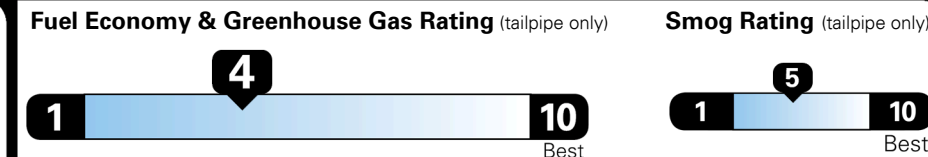

This vehicle emits 436 grams CO₂ per mile. The best emits 0 grams per mile (tailpipe only). Producing and distributing fuel also create emissions; learn more at fuelconomy.gov.

Actual results will vary for many reasons, including driving conditions and how you drive and maintain your vehicle. The average new vehicle gets 27 MPG and costs $7,500 to fuel over 5 years. Cost estimates are based on 15,000 miles per year at $ 2.70 per gallon. MPGe is miles per gasoline gallon equivalent. Vehicle emissions are a significant cause of climate change and smog.

fuelconomy.gov

Calculate personalized estimates and compare vehicles

GOVERNMENT 5-STAR SAFETY RATINGS

PARTS CONTENT INFORMATION

Overall Vehicle Score ★★★★★

Based on the combined rating of frontal, side and rollover. Should ONLY be compared to other vehicles of similar size and weight.

Frontal Driver ★★★★★

Crash Passenger ★★★★★

Based on the risk of injury in a frontal impact. Should ONLY be compared to other vehicles of similar size and weight.

Side Front seat ★★★★★

Crash Rear seat ★★★★★

Star ratings based on the risk of injury in a side impact.

Rollover ★★★★★

Star ratings based on the risk of rollover in a single-vehicle crash.

Star ratings range from 1 to 5 stars (★★★★★) with 5 being the highest.

Source: National Highway Traffic Safety Administration (NHTSA).

www.safercar.gov or 1-888-327-4236

Manufacturer's suggested retail price includes Manufacturer's recommended pre-delivery service. License and title fees, state and local taxes and other dealer installed options and accessories are not included in the manufacturer's suggested retail price.

FOR VEHICLES IN THIS CAR LINE U.S./CANADIAN PARTS CONTENT: 0 %

MAJOR SOURCES OF FOREIGN PARTS: KOREA: 85%

NOTE: PARTS CONTENT DOES NOT INCLUDE FINAL ASSEMBLY, DISTRIBUTION, OR OTHER NON-PARTS COSTS.

FOR THIS VEHICLE FINAL ASSEMBLY POINT: GWANGMYEONG, KOREA

COUNTRY OF ORIGIN

ENGINE: KOREA

TRANSMISSION: KOREA