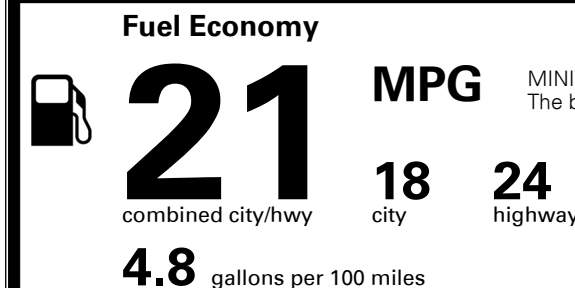

Gasoline Vehicle

MINIVANS range from 20 to 48 MPG.
 The best vehicle rates 136 MPGe.

You spend
\$2,250
 more in fuel costs
 over 5 years
 compared to the
 average new vehicle.

Annual fuel cost
\$1,950

This vehicle emits 436 grams CO₂ per mile. The best emits 0 grams per mile (tailpipe only). Producing and distributing fuel also create emissions; learn more at fuel economy.gov.