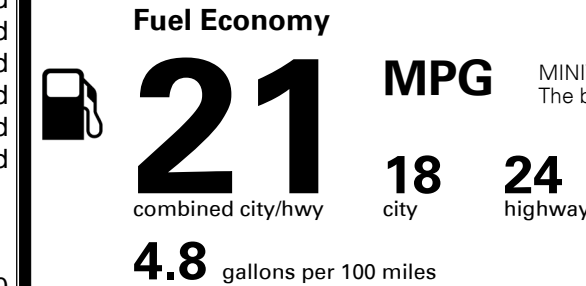

Gasoline Vehicle

MINIVANS range from 20 to 48 MPG.
 The best vehicle rates 136 MPGe.

You spend
\$2,250
 more in fuel costs
 over 5 years
 compared to the
 average new vehicle.

Annual fuel cost
\$1,950

Fuel Economy & Greenhouse Gas Rating (tailpipe only) Smog Rating (tailpipe only)