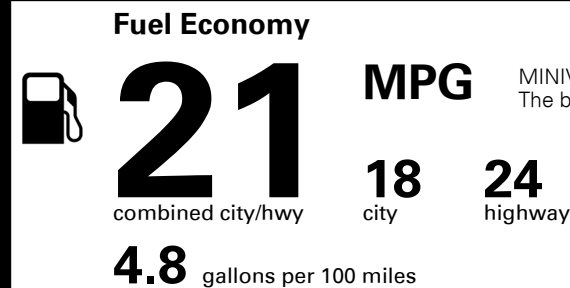

\$200.00
 \$50.00

MSRP INCLUDING OPTIONS

\$ 33,750.00

INLAND FREIGHT AND HANDLING

\$ 1,045.00

TOTAL MANUFACTURER'S SUGGESTED RETAIL PRICE ▶

\$ 34,795.00

EPA DOT Fuel Economy and Environment

Gasoline Vehicle

MINIVANS range from 20 to 48 MPG.
 The best vehicle rates 136 MPGe.

You spend \$2,250 more in fuel costs over 5 years
 compared to the average new vehicle.

Annual fuel cost \$1,950

This vehicle emits 436 grams CO₂ per mile. The best emits 0 grams per mile (tailpipe only). Producing and distributing fuel also create emissions; learn more at fueleconomy.gov.