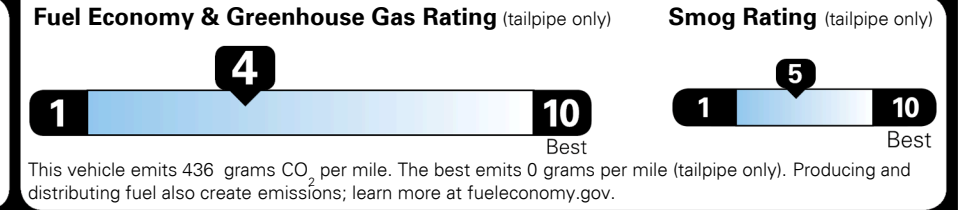

\$200.00
 \$50.00

MSRP INCLUDING OPTIONS

\$ 33,750.00

INLAND FREIGHT AND HANDLING

\$ 1,045.00

TOTAL MANUFACTURER'S SUGGESTED RETAIL PRICE ▶

\$ 34,795.00

EPA DOT Fuel Economy and Environment

Gasoline Vehicle

MINIVANS range from 20 to 48 MPG.
 The best vehicle rates 136 MPGe.

You spend
\$2,250
more in fuel costs
over 5 years
 compared to the
 average new vehicle.

Annual fuel cost
\$1,950

Actual results will vary for many reasons, including driving conditions and how you drive and maintain your vehicle. The average new vehicle gets 27 MPG and costs \$7,500 to fuel over 5 years. Cost estimates are based on 15,000 miles per year at \$ 2.70 per gallon. MPGe is miles per gasoline gallon equivalent. Vehicle emissions are a significant cause of climate change and smog.