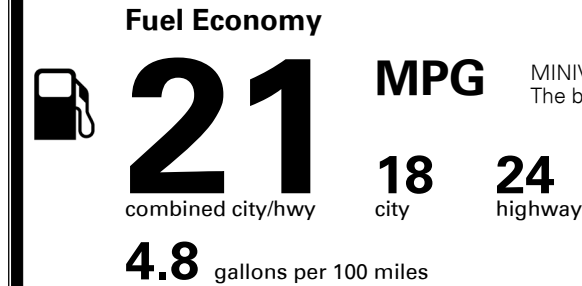

\$200.00
 \$50.00

MSRP INCLUDING OPTIONS

\$ 33,750.00

INLAND FREIGHT AND HANDLING

\$ 1,045.00

TOTAL MANUFACTURER'S SUGGESTED RETAIL PRICE ▶

\$ 34,795.00

EPA DOT Fuel Economy and Environment

Gasoline Vehicle

MINIVANS range from 20 to 48 MPG.
 The best vehicle rates 136 MPGe.

You spend
\$2,250
more in fuel costs
over 5 years
 compared to the
 average new vehicle.

Annual fuel cost
\$1,950

Actual results will vary for many reasons, including driving conditions and how you drive and maintain your vehicle. The average new vehicle gets 27 MPG and costs \$7,500 to fuel over 5 years. Cost estimates are based on 15,000 miles per year at \$ 2.70 per gallon. MPGe is miles per gasoline gallon equivalent. Vehicle emissions are a significant cause of climate change and smog.