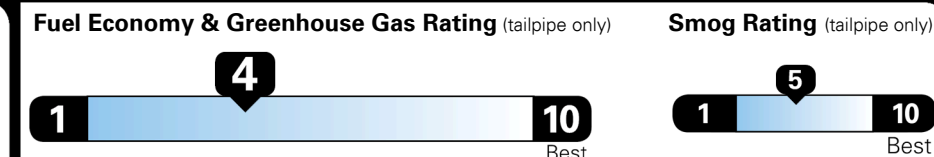

\$200.00
 \$50.00

MSRP INCLUDING OPTIONS

\$ 33,750.00

INLAND FREIGHT AND HANDLING

\$ 1,045.00

TOTAL MANUFACTURER'S SUGGESTED RETAIL PRICE ▶

\$ 34,795.00

EPA DOT Fuel Economy and Environment

Gasoline Vehicle

MINIVANS range from 20 to 48 MPG.
 The best vehicle rates 136 MPGe.

You spend \$2,250 more in fuel costs over 5 years
 compared to the average new vehicle.

Annual fuel cost \$1,950

This vehicle emits 436 grams CO₂ per mile. The best emits 0 grams per mile (tailpipe only). Producing and distributing fuel also create emissions; learn more at fueleconomy.gov.