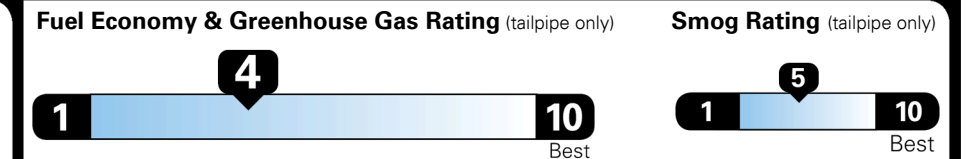

\$395.00
 \$200.00
 \$50.00
 \$350.00

MSRP INCLUDING OPTIONS

\$ 34,495.00

INLAND FREIGHT AND HANDLING

\$ 1,045.00

TOTAL MANUFACTURER'S SUGGESTED RETAIL PRICE ▶

\$ 35,540.00

EPA DOT Fuel Economy and Environment

Gasoline Vehicle

MINIVANS range from 20 to 48 MPG.
 The best vehicle rates 136 MPGe.

You spend
\$2,250
 more in fuel costs
 over 5 years
 compared to the
 average new vehicle.

Annual fuel cost
\$1,950

This vehicle emits 436 grams CO₂ per mile. The best emits 0 grams per mile (tailpipe only). Producing and distributing fuel also create emissions; learn more at fueleconomy.gov.