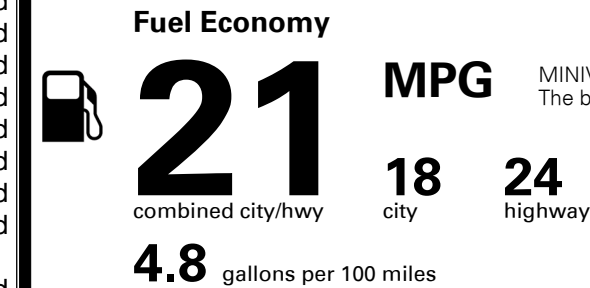

\$395.00
 \$200.00
 \$50.00
 \$350.00

MSRP INCLUDING OPTIONS

\$ 34,495.00

INLAND FREIGHT AND HANDLING

\$ 1,045.00

TOTAL MANUFACTURER'S SUGGESTED RETAIL PRICE ▶

\$ 35,540.00

EPA DOT Fuel Economy and Environment

Gasoline Vehicle

MINIVANS range from 20 to 48 MPG.
 The best vehicle rates 136 MPGe.

You spend
\$2,250
 more in fuel costs
 over 5 years
 compared to the
 average new vehicle.

Annual fuel cost
\$1,950

This vehicle emits 436 grams CO₂ per mile. The best emits 0 grams per mile (tailpipe only). Producing and distributing fuel also create emissions; learn more at fueleconomy.gov.