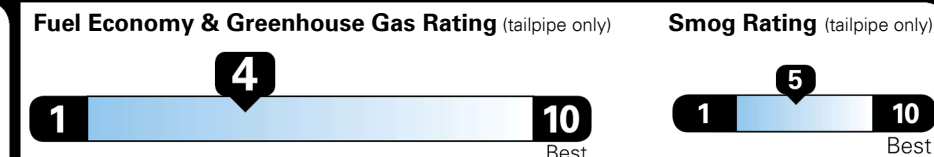

Gasoline Vehicle

MINIVANS range from 20 to 48 MPG.
 The best vehicle rates 136 MPGe.

You spend
\$2,250
 more in fuel costs
 over 5 years
 compared to the
 average new vehicle.

Annual fuel cost
\$1,950

This vehicle emits 436 grams CO₂ per mile. The best emits 0 grams per mile (tailpipe only). Producing and distributing fuel also create emissions; learn more at fuel economy.gov.