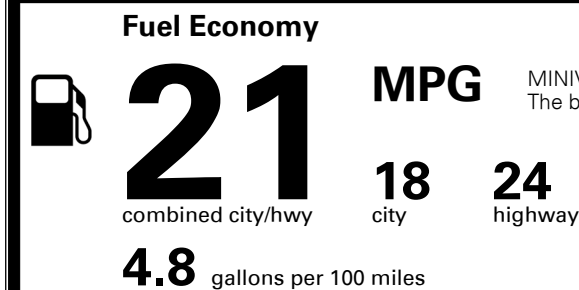

Gasoline Vehicle

MINIVANS range from 20 to 48 MPG.
 The best vehicle rates 136 MPGe.

You spend
\$2,250
 more in fuel costs
 over 5 years
 compared to the
 average new vehicle.

Annual fuel cost
\$1,950

This vehicle emits 436 grams CO₂ per mile. The best emits 0 grams per mile (tailpipe only). Producing and distributing fuel also create emissions; learn more at fuel economy.gov.