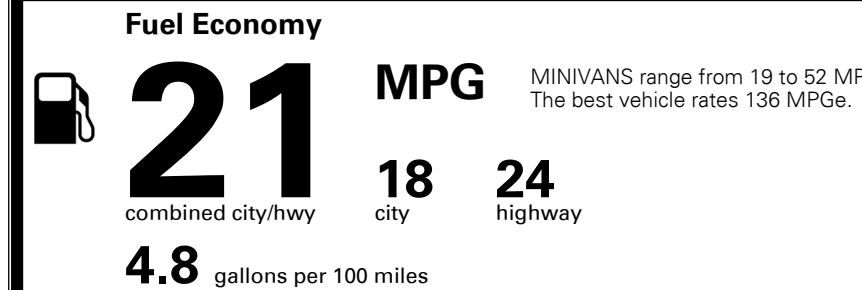

MANUFACTURER'S SUGGESTED RETAIL PRICE ▶ $ 29,890.00

ADDITIONAL INSTALLED EQUIPMENT:
(In addition to or in place of standard features)
Carpeted Floor Mats $200.00
Auto-Dimming Mirror w/HomeLink™ & Compass $350.00

MSRP INCLUDING OPTIONS $ 30,440.00

INLAND FREIGHT AND HANDLING $ 990.00

TOTAL MANUFACTURER'S SUGGESTED RETAIL PRICE ▶ $ 31,430.00

TOTAL ADDITIONAL WEIGHT: 10.2

EPA DOT Fuel Economy and Environment

Gasoline Vehicle

You spend $2,000 more in fuel costs over 5 years compared to the average new vehicle.

Annual fuel cost $1,800