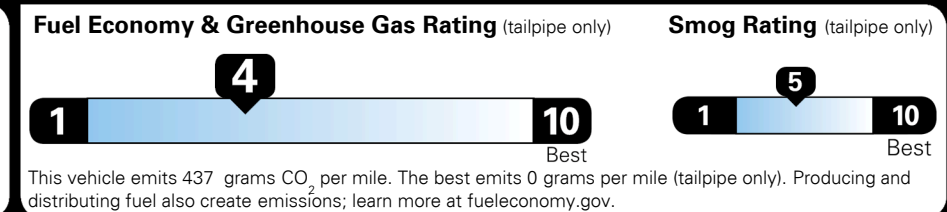

Actual results will vary for many reasons, including driving conditions and how you drive and maintain your vehicle. The average new vehicle gets 27 MPG and costs $7,000 to fuel over 5 years. Cost estimates are based on 15,000 miles per year at $ 2.55 per gallon. MPGe is miles per gasoline gallon equivalent. Vehicle emissions are a significant cause of climate change and smog.

fueleconomy.gov
Calculate personalized estimates and compare vehicles

Smartphone QR Code

GOVERNMENT 5-STAR SAFETY RATINGS

Overall Vehicle Score ★ ★ ★ ★ ★
Based on the combined rating of frontal, side and rollover. Should ONLY be compared to other vehicles of similar size and weight.

Frontal	Driver	★ ★ ★ ★ ★
Crash	Passenger	★ ★ ★ ★ ★
Side	Front seat	★ ★ ★ ★ ★
Crash	Rear seat	★ ★ ★ ★ ★
Rollover		★ ★ ★ ★ ★

Star ratings based on the risk of injury in a frontal impact. Should ONLY be compared to other vehicles of similar size and weight.

Star ratings based on the risk of injury in a side impact.

Star ratings based on the risk of rollover in a single-vehicle crash.

PARTS CONTENT INFORMATION

FOR VEHICLES IN THIS CAR LINE U.S./CANADIAN PARTS CONTENT: 3 %

MAJOR SOURCES OF FOREIGN PARTS: KOREA: 90%

NOTE: PARTS CONTENT DOES NOT INCLUDE FINAL ASSEMBLY, DISTRIBUTION, OR OTHER NON-PARTS COSTS.

FOR THIS VEHICLE FINAL ASSEMBLY POINT: GWANGMYEONG, KOREA

COUNTRY OF ORIGIN
ENGINE: KOREA
TRANSMISSION: KOREA

Star ratings range from 1 to 5 stars (★★★★★) with 5 being the highest. Source: National Highway Traffic Safety Administration (NHTSA). www.safercar.gov or 1-888-327-4236

Manufacturer's suggested retail price includes Manufacturer's recommended pre-delivery service. License and title fees, state and local taxes and other dealer installed options and accessories are not included in the manufacturer's suggested retail price.