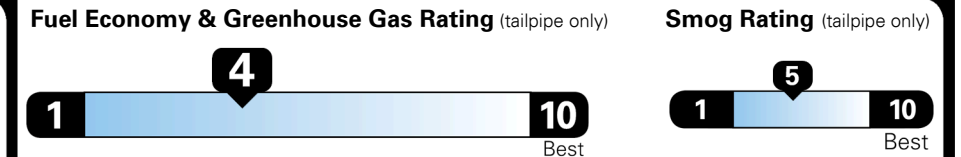

MINIVANS range from 20 to 48 MPG.
The best vehicle rates 136 MPGe.

You spend $2,250 more in fuel costs over 5 years compared to the average new vehicle.

Annual fuel cost $1,950

This vehicle emits 436 grams CO₂ per mile. The best emits 0 grams per mile (tailpipe only). Producing and distributing fuel also create emissions; learn more at fuel economy.gov.

Actual results will vary for many reasons, including driving conditions and how you drive and maintain your vehicle. The average new vehicle gets 27 MPG and costs $7,500 to fuel over 5 years. Cost estimates are based on 15,000 miles per year at $ 2.70 per gallon. MPGe is miles per gasoline gallon equivalent. Vehicle emissions are a significant cause of climate change and smog.

fuel economy.gov

Calculate personalized estimates and compare vehicles

GOVERNMENT 5-STAR SAFETY RATINGS

Overall Vehicle Score ★ ★ ★ ★ ★

Based on the combined rating of frontal, side and rollover. Should ONLY be compared to other vehicles of similar size and weight.

Frontal Driver ★ ★ ★ ★ ★

Crash Passenger ★ ★ ★ ★ ★

Based on the risk of injury in a frontal impact. Should ONLY be compared to other vehicles of similar size and weight.

Side Front seat ★ ★ ★ ★ ★

Crash Rear seat ★ ★ ★ ★ ★

Star ratings based on the risk of injury in a side impact.

Rollover ★ ★ ★ ★ ★

Star ratings based on the risk of rollover in a single-vehicle crash.

Star ratings range from 1 to 5 stars (★ ★ ★ ★ ★) with 5 being the highest.

Source: National Highway Traffic Safety Administration (NHTSA).

www.safercar.gov or 1-888-327-4236

Manufacturer's suggested retail price includes Manufacturer's recommended pre-delivery service. License and title fees, state and local taxes and other dealer installed options and accessories are not included in the manufacturer's suggested retail price.

PARTS CONTENT INFORMATION

FOR VEHICLES IN THIS CAR LINE U.S./CANADIAN PARTS CONTENT: 0 %

MAJOR SOURCES OF FOREIGN PARTS: KOREA: 85%

NOTE: PARTS CONTENT DOES NOT INCLUDE FINAL ASSEMBLY, DISTRIBUTION, OR OTHER NON-PARTS COSTS.

FOR THIS VEHICLE FINAL ASSEMBLY POINT: GWANGMYEONG, KOREA

COUNTRY OF ORIGIN

ENGINE: KOREA

TRANSMISSION: KOREA

TOTAL ADDITIONAL WEIGHT: 8.6