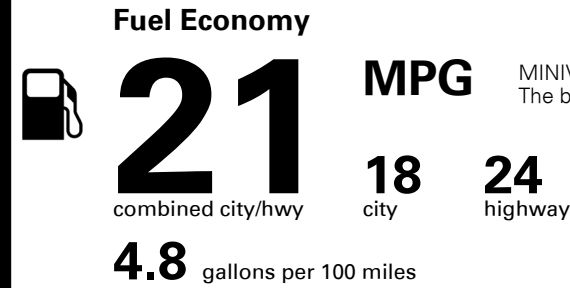

\$395.00
 \$200.00

MSRP INCLUDING OPTIONS

\$ 34,095.00

INLAND FREIGHT AND HANDLING

\$ 1,045.00

TOTAL MANUFACTURER'S SUGGESTED RETAIL PRICE ▶

\$ 35,140.00

#1 MASS MARKET BRAND IN
 J.D. POWER INITIAL QUALITY,
 5 YEARS IN A ROW.

GIVE IT EVERYTHING **KIA**

For J.D. Power 2019 award information, go to jdpower.com/awards for more details.

EPA DOT Fuel Economy and Environment

Gasoline Vehicle

MINIVANS range from 20 to 48 MPG.
 The best vehicle rates 136 MPGe.