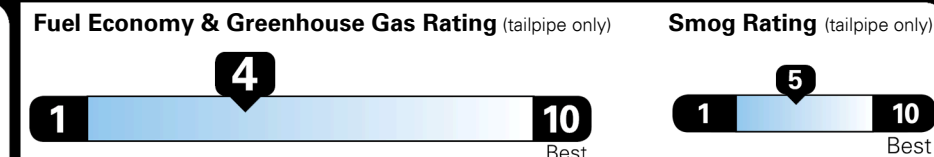

Actual results will vary for many reasons, including driving conditions and how you drive and maintain your vehicle. The average new vehicle gets 27 MPG and costs $7,500 to fuel over 5 years. Cost estimates are based on 15,000 miles per year at $ 2.70 per gallon. MPGe is miles per gasoline gallon equivalent. Vehicle emissions are a significant cause of climate change and smog.

fuel economy.gov

Calculate personalized estimates and compare vehicles

GOVERNMENT 5-STAR SAFETY RATINGS

Overall Vehicle Score ★ ★ ★ ★ ★

Based on the combined rating of frontal, side and rollover.
Should ONLY be compared to other vehicles of similar size and weight.

Frontal Driver ★ ★ ★ ★ ★

Crash Passenger ★ ★ ★ ★ ★

Based on the risk of injury in a frontal impact.
Should ONLY be compared to other vehicles of similar size and weight.

Side Front seat ★ ★ ★ ★ ★

Crash Rear seat ★ ★ ★ ★ ★

Star ratings based on the risk of injury in a side impact.

Rollover ★ ★ ★ ★ ★

Star ratings based on the risk of rollover in a single-vehicle crash.

Star ratings range from 1 to 5 stars (★★★★★) with 5 being the highest.

Source: National Highway Traffic Safety Administration (NHTSA).

www.safercar.gov or 1-888-327-4236

Manufacturer's suggested retail price includes Manufacturer's recommended pre-delivery service. License and title fees, state and local taxes and other dealer installed options and accessories are not included in the manufacturer's suggested retail price.

PARTS CONTENT INFORMATION

FOR VEHICLES IN THIS CAR
LINE U.S./CANADIAN
PARTS CONTENT: 0 %

MAJOR SOURCES OF
FOREIGN PARTS:
KOREA: 85%

NOTE: PARTS CONTENT DOES
NOT INCLUDE FINAL ASSEMBLY,
DISTRIBUTION, OR OTHER
NON-PARTS COSTS.

FOR THIS VEHICLE
FINAL ASSEMBLY POINT:
GWANGMYEONG, KOREA

COUNTRY OF ORIGIN

ENGINE: KOREA

TRANSMISSION: KOREA