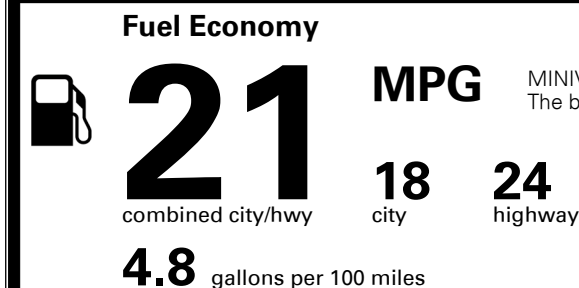

## EPA DOT Fuel Economy and Environment

Gasoline Vehicle

MINIVANS range from 20 to 48 MPG.  
 The best vehicle rates 136 MPGe.

You spend  
**\$2,250**  
 more in fuel costs  
 over 5 years  
 compared to the  
 average new vehicle.