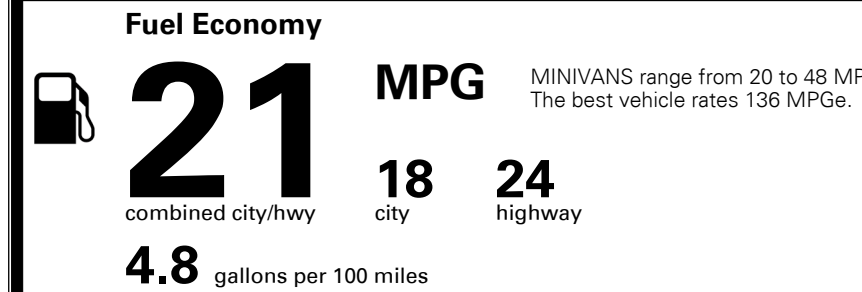

**TOTAL MANUFACTURER'S SUGGESTED RETAIL PRICE ▶ \$ 31,610.00**

TOTAL ADDITIONAL WEIGHT: 11.3

**EPA DOT Fuel Economy and Environment**

Gasoline Vehicle

**You spend \$2,250 more in fuel costs over 5 years** compared to the average new vehicle.