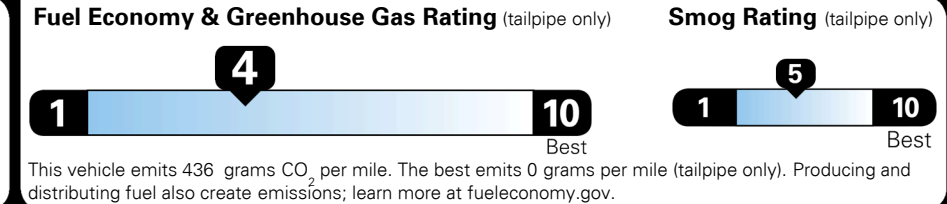

Actual results will vary for many reasons, including driving conditions and how you drive and maintain your vehicle. The average new vehicle gets 27 MPG and costs $7,500 to fuel over 5 years. Cost estimates are based on 15,000 miles per year at $ 2.70 per gallon. MPGe is miles per gasoline gallon equivalent. Vehicle emissions are a significant cause of climate change and smog.

fuel economy.gov

Calculate personalized estimates and compare vehicles