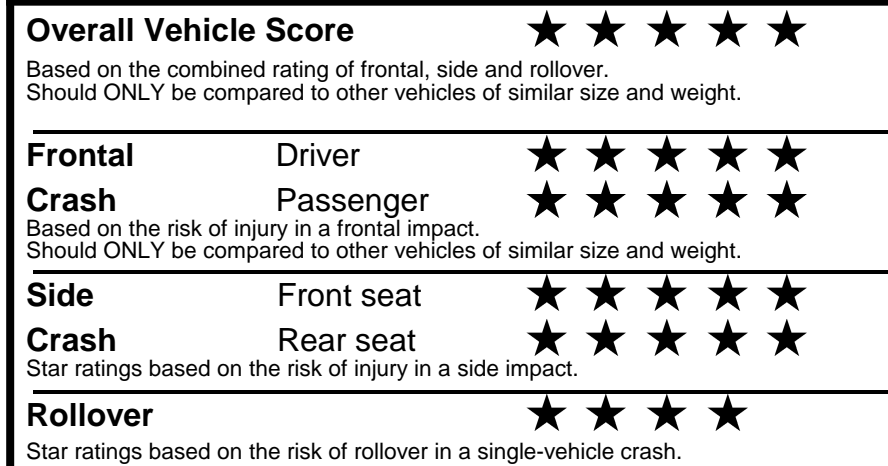

**fuel economy.gov**

Calculate personalized estimates and compare vehicles

**GOVERNMENT 5-STAR SAFETY RATINGS**

Star ratings range from 1 to 5 stars (★★★★★) with 5 being the highest. Source: National Highway Traffic Safety Administration (NHTSA). [www.safercar.gov](http://www.safercar.gov) or 1-888-327-4236